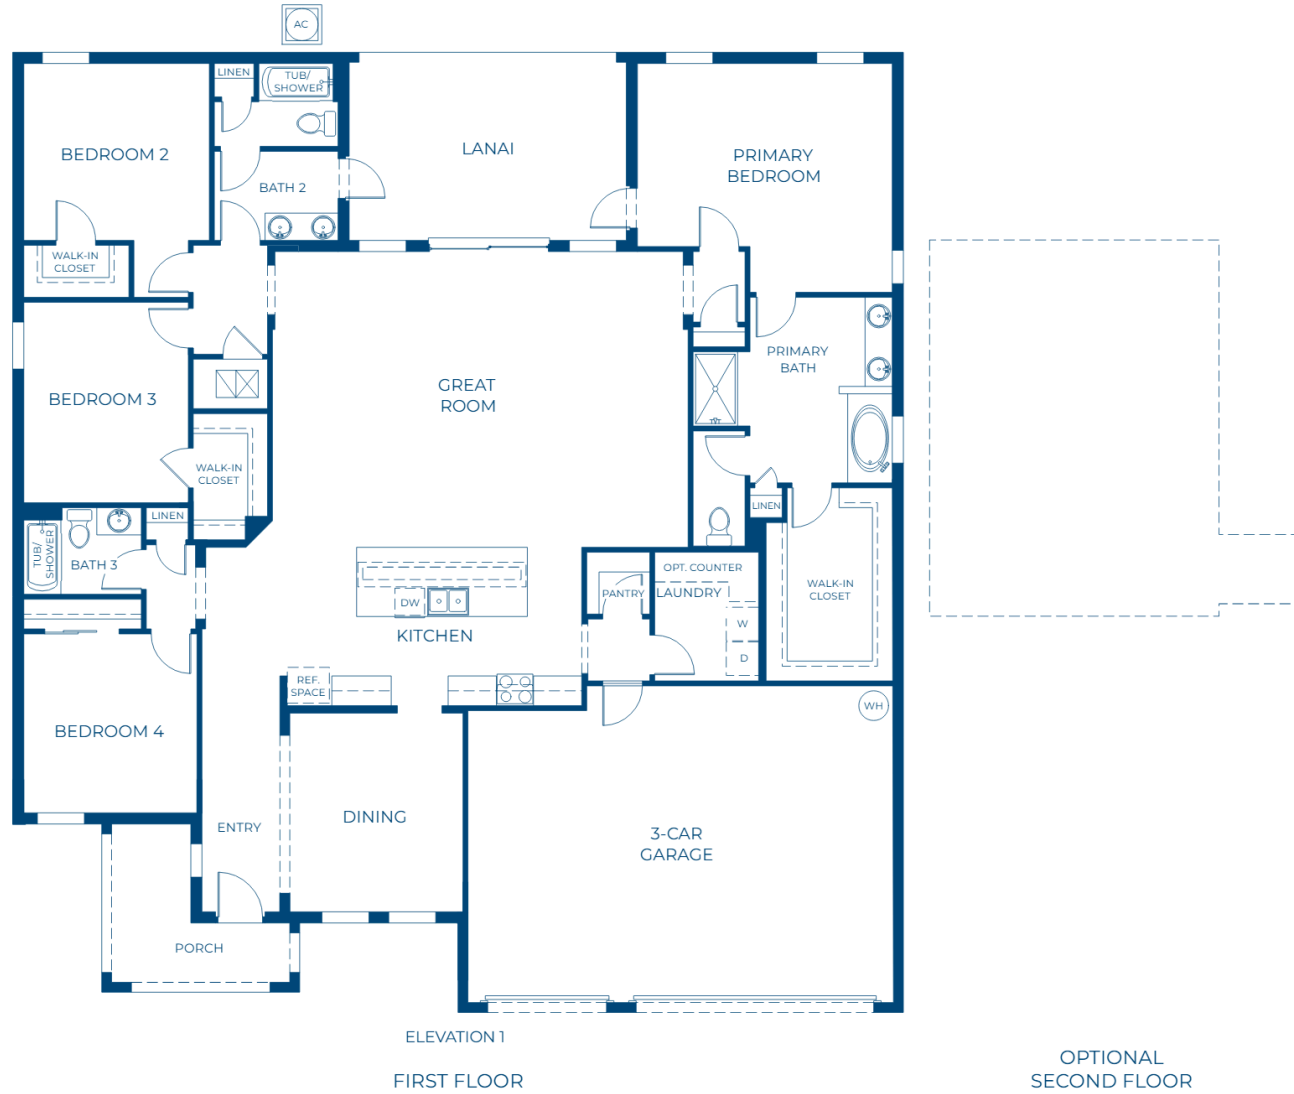

Brentwood Executive

4 Bedrooms
3 Baths
2,748 sq. ft

Elevation 1 - Stone

Elevation 1 - Stucco

Elevation 1 - Stone w Opt. Den

Elevation 1 - Stone w Opt. Den and Bonus