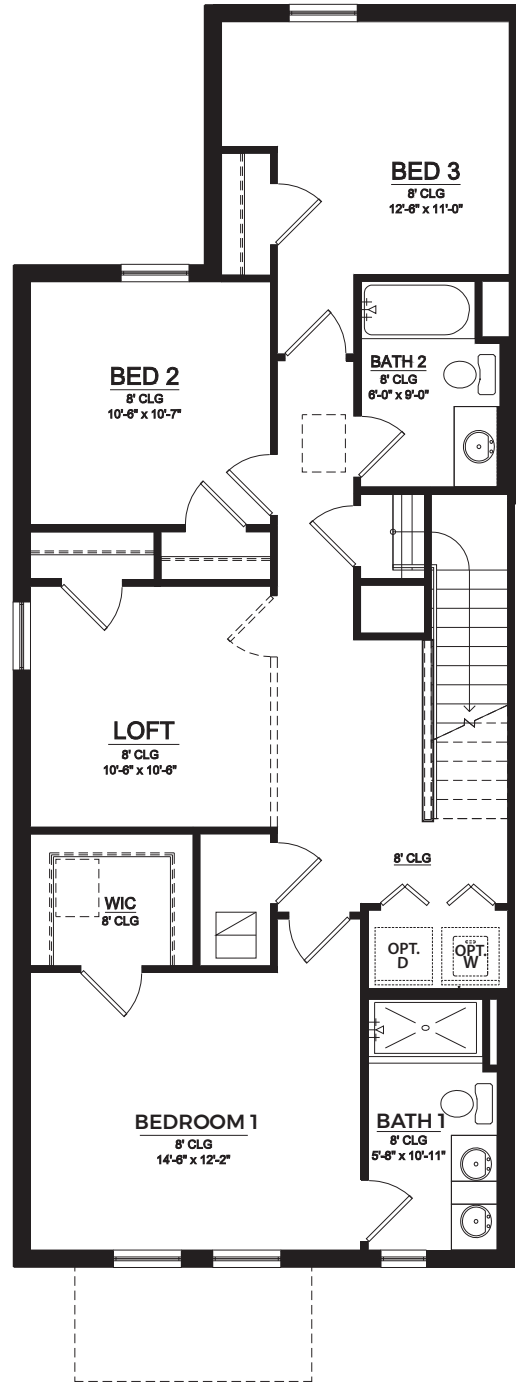

# Sandhill

at Waterleigh

Waterleigh · 10482 Atwater Bay Drive, Winter Garden FL 34787 · (877) 641.8877 · drhorton.com

Floorplans and elevations are artist's renderings for illustration purposes only. Features, sizes and details are approximate and will vary from the homes as built. Square footage dimensions are approximate. Builder reserves the right to change and/or alter materials, specifications, features, dimensions, designs and price without prior notice or obligation. # CBC1252212

**FIRST FLOOR**  
UNIT 1

**SECOND FLOOR**  
UNIT 1

3 Bedrooms, 2.5 Bathrooms, Loft, 1-Car Garage, 1,817 Sq. Ft.

# Ibis

at Waterleigh

Waterleigh · 10482 Atwater Bay Drive, Winter Garden FL 34787 · (877) 641.8877 · drhorton.com

Floorplans and elevations are artist's renderings for illustration purposes only. Features, sizes and details are approximate and will vary from the homes as built. Square footage dimensions are approximate. Builder reserves the right to change and/or alter materials, specifications, features, dimensions, designs and price without prior notice or obligation. # CBC1252212

**FIRST FLOOR**  
UNIT 2

**SECOND FLOOR**  
UNIT 2

3 Bedrooms, 2.5 Bathrooms, 1-Car Garage, 1,567 Sq. Ft.