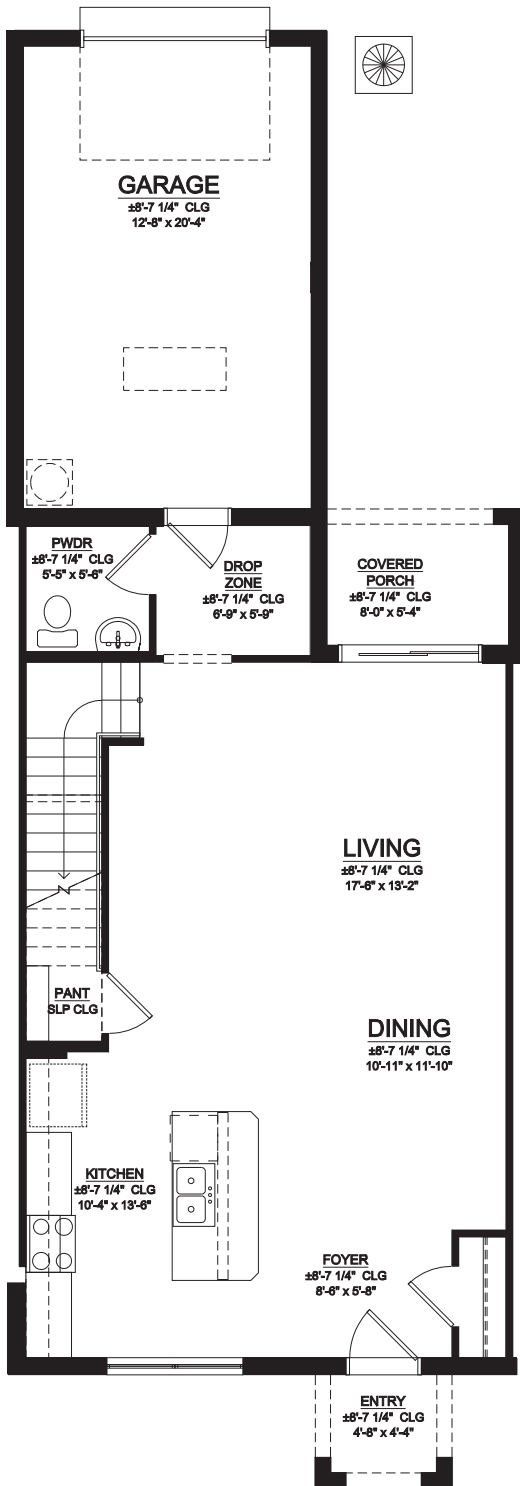

**FIRST FLOOR**  
UNIT 1

**SECOND FLOOR**  
UNIT 1

3 Bedrooms, 2.5 Bathrooms, Loft, 1-Car Garage, 1,817 Sq. Ft.

# Ibis

at Waterleigh

Waterleigh · 10482 Atwater Bay Drive, Winter Garden FL 34787 · (877) 641.8877 · drhorton.com

Floorplans and elevations are artist's renderings for illustration purposes only. Features, sizes and details are approximate and will vary from the homes as built. Square footage dimensions are approximate. Builder reserves the right to change and/or alter materials, specifications, features, dimensions, designs and price without prior notice or obligation. # CBC1252212

**FIRST FLOOR**  
UNIT 2

**SECOND FLOOR**  
UNIT 2

3 Bedrooms, 2.5 Bathrooms, 1-Car Garage, 1,567 Sq. Ft.