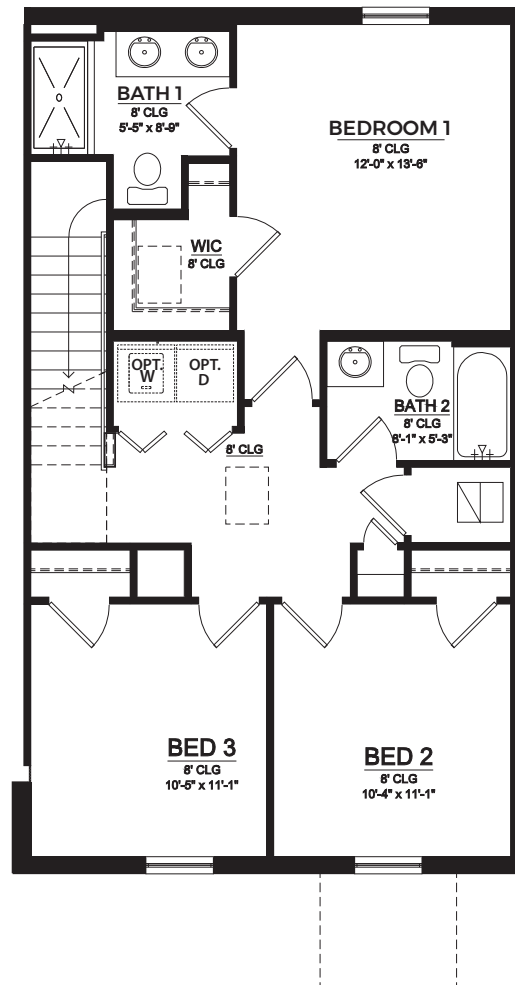

**FIRST FLOOR**  
UNIT 1

**SECOND FLOOR**  
UNIT 1

3 Bedrooms, 2.5 Bathrooms, Loft, 1-Car Garage, 1,817 Sq. Ft.

# Ibis

at Waterleigh

Waterleigh · 10482 Atwater Bay Drive, Winter Garden FL 34787 · (877) 641.8877 · drhorton.com

Floorplans and elevations are artist's renderings for illustration purposes only. Features, sizes and details are approximate and will vary from the homes as built. Square footage dimensions are approximate. Builder reserves the right to change and/or alter materials, specifications, features, dimensions, designs and price without prior notice or obligation. # CBC1252212

**FIRST FLOOR**  
UNIT 2

**SECOND FLOOR**  
UNIT 2

3 Bedrooms, 2.5 Bathrooms, 1-Car Garage, 1,567 Sq. Ft.