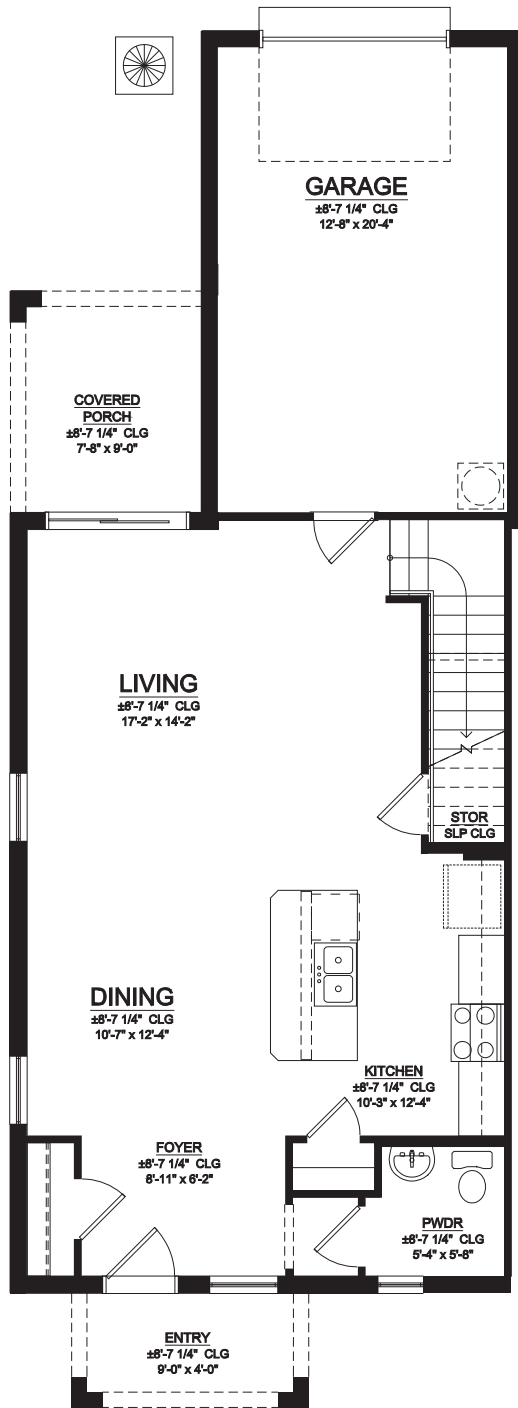

# Sandhill

at Waterleigh

Waterleigh · 10482 Atwater Bay Drive, Winter Garden FL 34787 · (877) 641.8877 · drhorton.com

Floorplans and elevations are artist's renderings for illustration purposes only. Features, sizes and details are approximate and will vary from the homes as built. Square footage dimensions are approximate. Builder reserves the right to change and/or alter materials, specifications, features, dimensions, designs and price without prior notice or obligation. # CBC1252212

**FIRST FLOOR**  
UNIT 1

**SECOND FLOOR**  
UNIT 1

3 Bedrooms, 2.5 Bathrooms, Loft, 1-Car Garage, 1,817 Sq. Ft.

**FIRST FLOOR**  
UNIT 2

**SECOND FLOOR**  
UNIT 2

3 Bedrooms, 2.5 Bathrooms, 1-Car Garage, 1,567 Sq. Ft.