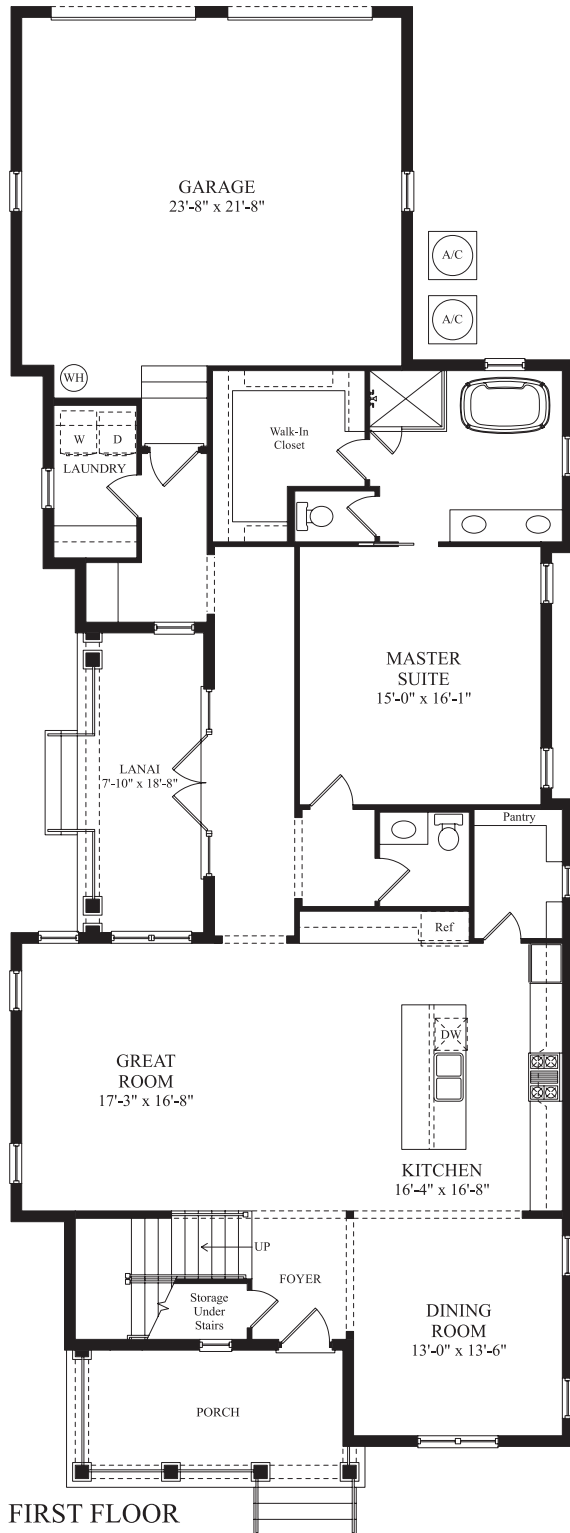

AH

Avex  
Homes

*Livermore*

AvexHomes.com

4 Bedroom with Loft · 3½ Bath · 2 Car-Garage/Rear Entry · 2 Story · 2,930 sq.ft.

AH

Avex  
Homes

*Hampton*

[AvexHomes.com](http://AvexHomes.com)

3 Bedroom with Loft · 2½ Bath · 2 Car-Garage/Rear Entry · 2 Story · 2,577 sq.ft.

AH

Avex  
Homes

*Bristol*

4 Bedroom with Loft · 3½ Bath · 2 Car-Garage/Rear Entry · 2 Story · 3,352 sq.ft.

FIRST FLOOR

SECOND FLOOR