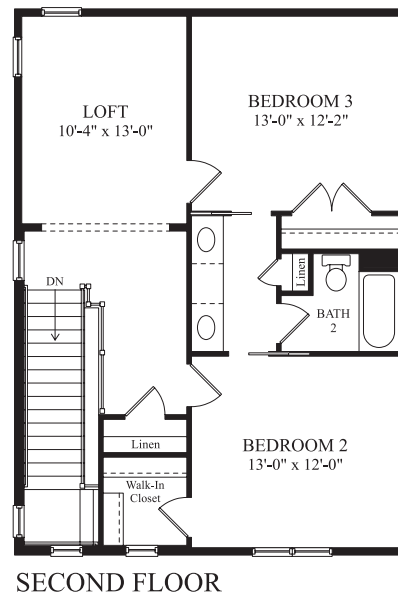

AH

Avex  
Homes

*Livermore*

AvexHomes.com

4 Bedroom with Loft · 3½ Bath · 2 Car-Garage/Rear Entry · 2 Story · 2,930 sq.ft.

AH

Avex  
Homes

*Hampton*

[AvexHomes.com](http://AvexHomes.com)

3 Bedroom with Loft · 2½ Bath · 2 Car-Garage/Rear Entry · 2 Story · 2,577 sq.ft.

AH

Avex  
Homes

*Bristol*

4 Bedroom with Loft · 3½ Bath · 2 Car-Garage/Rear Entry · 2 Story · 3,352 sq.ft.

FIRST FLOOR

SECOND FLOOR