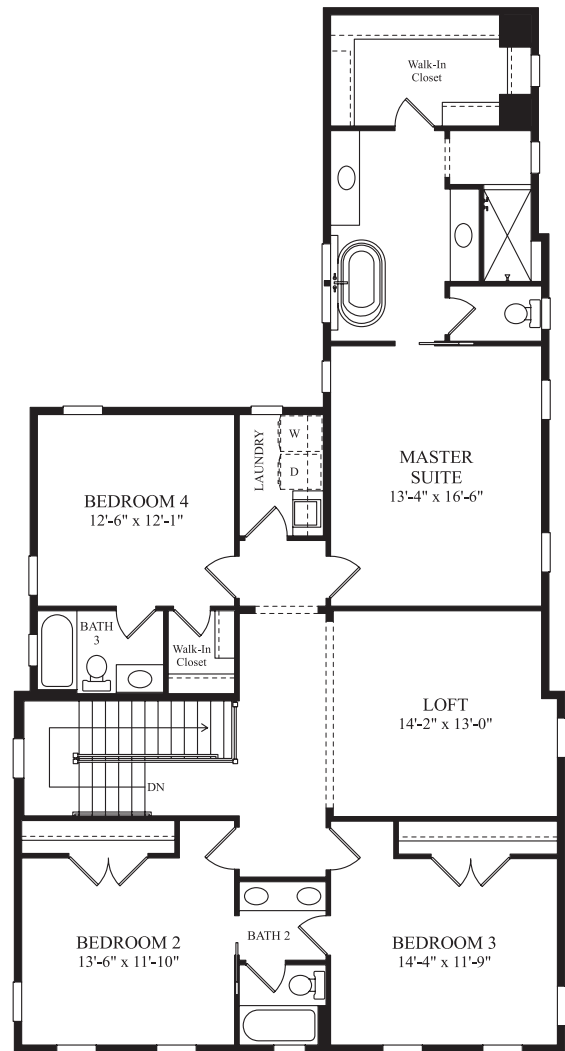

AH

Avex  
Homes

*Livermore*

AvexHomes.com

4 Bedroom with Loft · 3½ Bath · 2 Car-Garage/Rear Entry · 2 Story · 2,930 sq.ft.

AH

Avex  
Homes

*Hampton*

[AvexHomes.com](http://AvexHomes.com)

3 Bedroom with Loft · 2½ Bath · 2 Car-Garage/Rear Entry · 2 Story · 2,577 sq.ft.

AH

Avex  
Homes

*Bristol*

4 Bedroom with Loft · 3½ Bath · 2 Car-Garage/Rear Entry · 2 Story · 3,352 sq.ft.

FIRST FLOOR

SECOND FLOOR