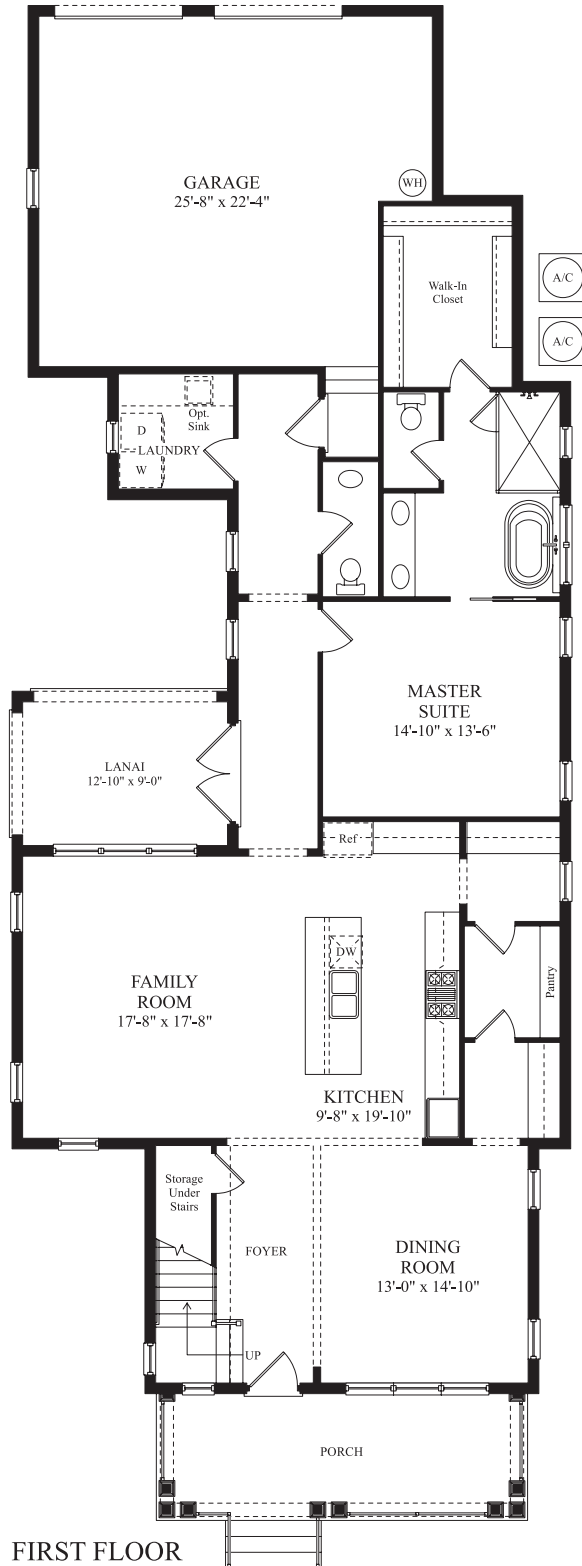

AH

Avex  
Homes

*Livermore*

AvexHomes.com

4 Bedroom with Loft · 3½ Bath · 2 Car-Garage/Rear Entry · 2 Story · 2,930 sq.ft.

AH

Avex  
Homes

*Hampton*

[AvexHomes.com](http://AvexHomes.com)

3 Bedroom with Loft · 2½ Bath · 2 Car-Garage/Rear Entry · 2 Story · 2,577 sq.ft.

AH

Avex  
Homes

*Bristol*

4 Bedroom with Loft · 3½ Bath · 2 Car-Garage/Rear Entry · 2 Story · 3,352 sq.ft.

FIRST FLOOR

SECOND FLOOR