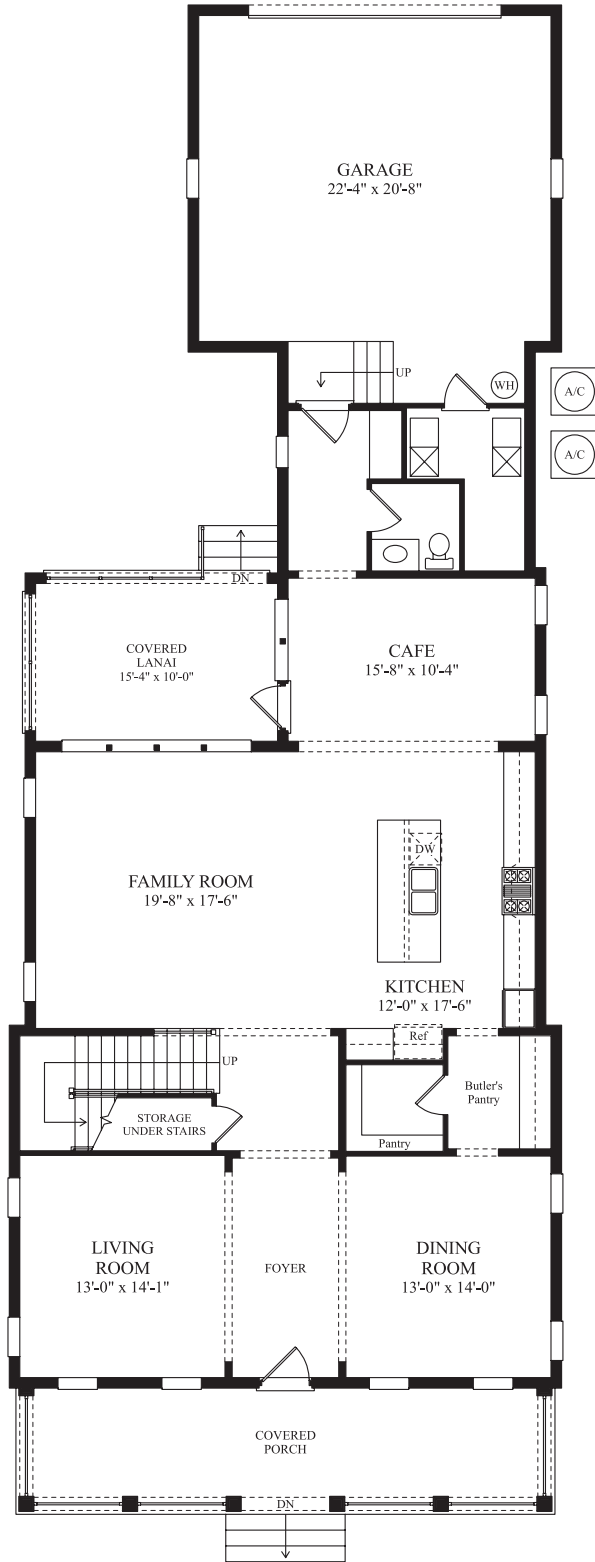

AH

Avex  
Homes

*Livermore*

AvexHomes.com

4 Bedroom with Loft · 3½ Bath · 2 Car-Garage/Rear Entry · 2 Story · 2,930 sq.ft.

AH

Avex  
Homes

*Hampton*

[AvexHomes.com](http://AvexHomes.com)

3 Bedroom with Loft · 2½ Bath · 2 Car-Garage/Rear Entry · 2 Story · 2,577 sq.ft.

AH

Avex  
Homes

*Bristol*

4 Bedroom with Loft · 3½ Bath · 2 Car-Garage/Rear Entry · 2 Story · 3,352 sq.ft.

FIRST FLOOR

SECOND FLOOR