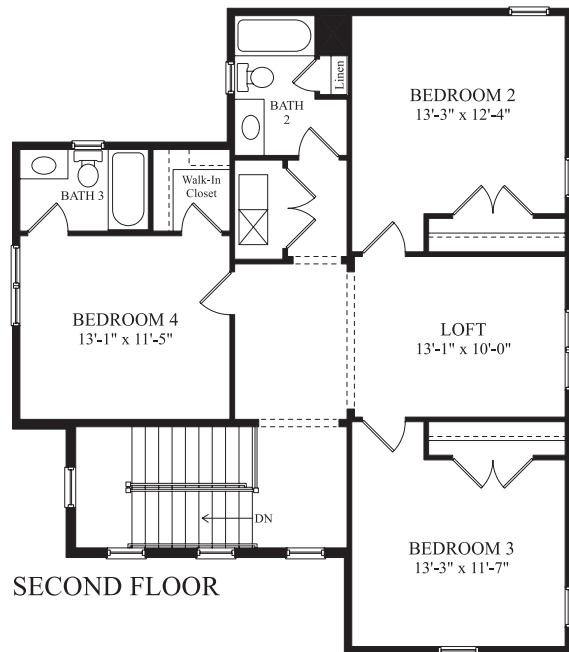

AH

Avex  
Homes

*Livermore*

AvexHomes.com

4 Bedroom with Loft · 3½ Bath · 2 Car-Garage/Rear Entry · 2 Story · 2,930 sq.ft.

AH

Avex  
Homes

*Hampton*

[AvexHomes.com](http://AvexHomes.com)

3 Bedroom with Loft · 2½ Bath · 2 Car-Garage/Rear Entry · 2 Story · 2,577 sq.ft.

AH

Avex  
Homes

*Bristol*

4 Bedroom with Loft · 3½ Bath · 2 Car-Garage/Rear Entry · 2 Story · 3,352 sq.ft.

FIRST FLOOR

SECOND FLOOR