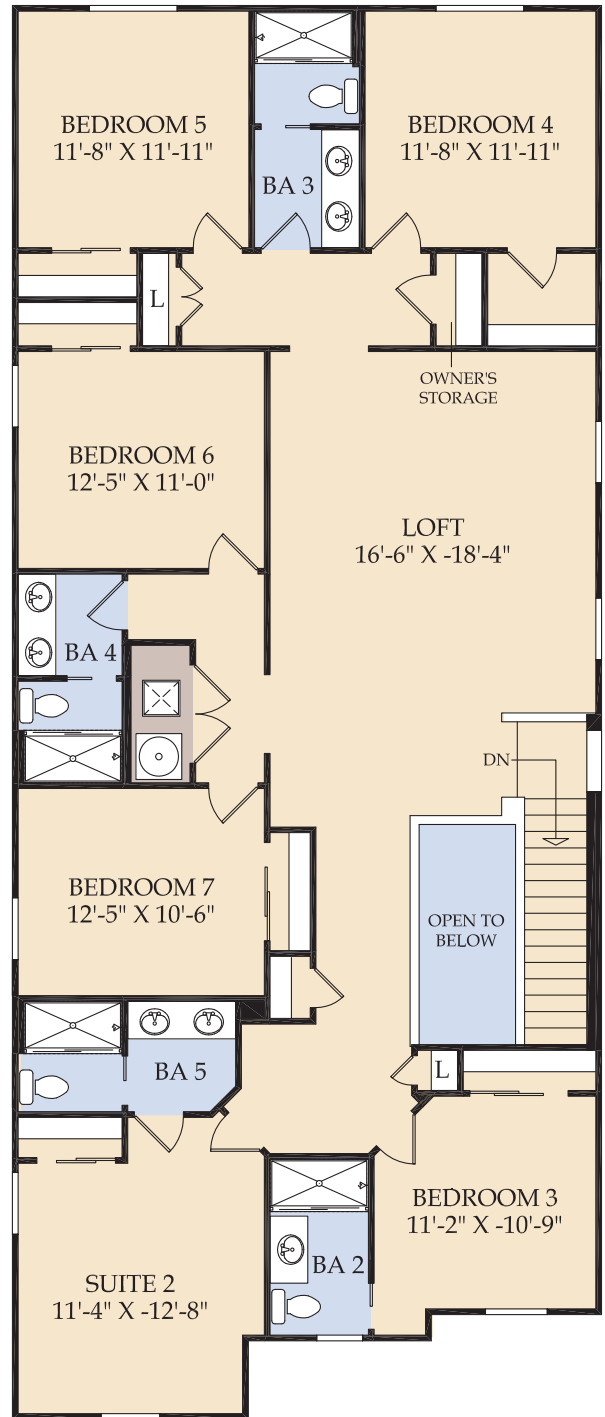

# SEASHORE VACATION HOME DESIGN

3,281 sq. ft. | 7 Bedrooms | 5 Full Bathrooms | 1 Half Bathroom | 2-Car Garage | 40' Wide Home Site  
Owner's Storage | Private Pool & Courtyard with Covered Lanai | Loft | Owner's Suite on 1st Floor

Elevation A (FM2A)

Elevation B (FM2B)

Elevation C (FM2C)

Elevation D (FM2D)

Preliminary Design

FIRST FLOOR

SECOND FLOOR