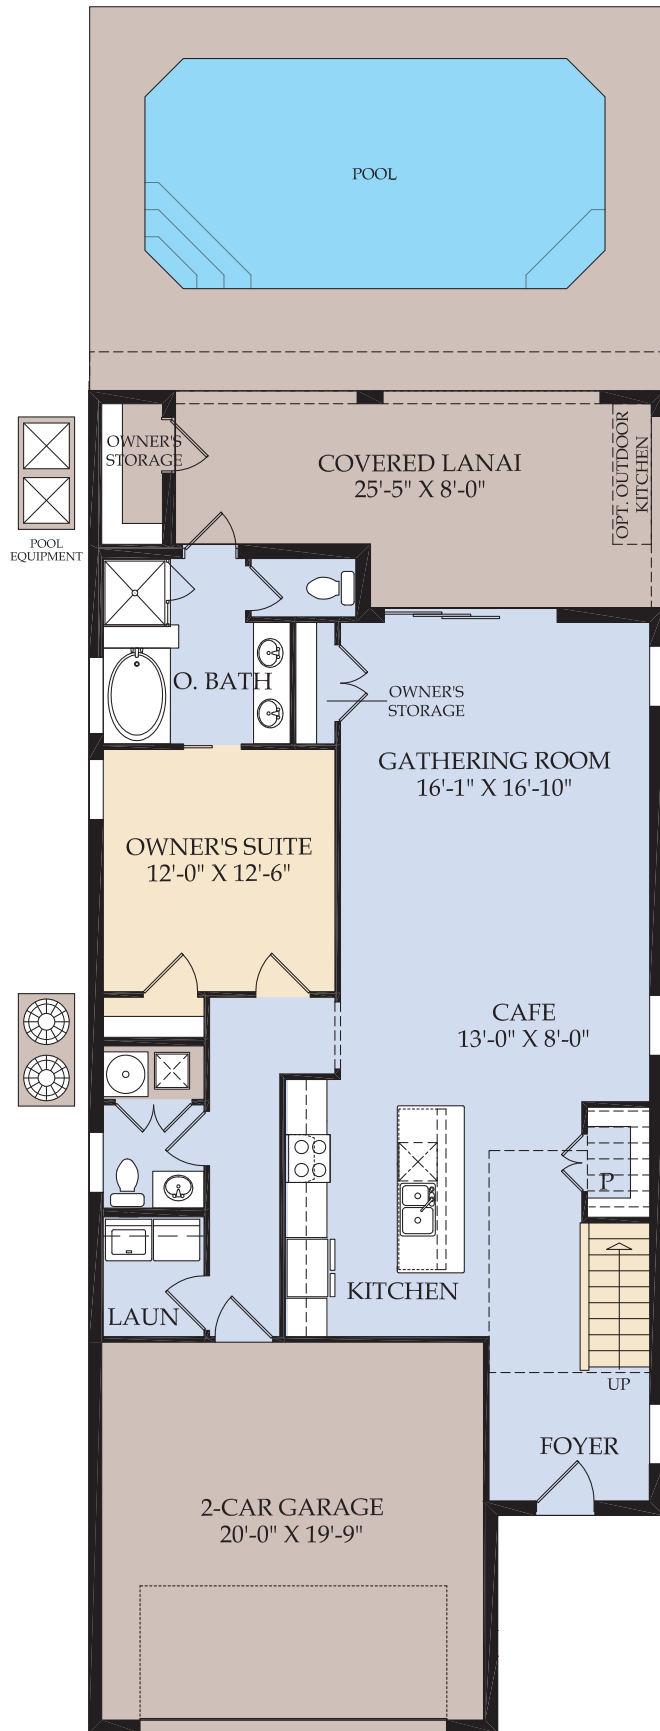

# SEASHORE VACATION HOME DESIGN

3,281 sq. ft. | 7 Bedrooms | 5 Full Bathrooms | 1 Half Bathroom | 2-Car Garage | 40' Wide Home Site  
Owner's Storage | Private Pool & Courtyard with Covered Lanai | Loft | Owner's Suite on 1st Floor

Elevation A (FM2A)

Elevation B (FM2B)

Elevation C (FM2C)

Elevation D (FM2D)

Preliminary Design

FIRST FLOOR

SECOND FLOOR