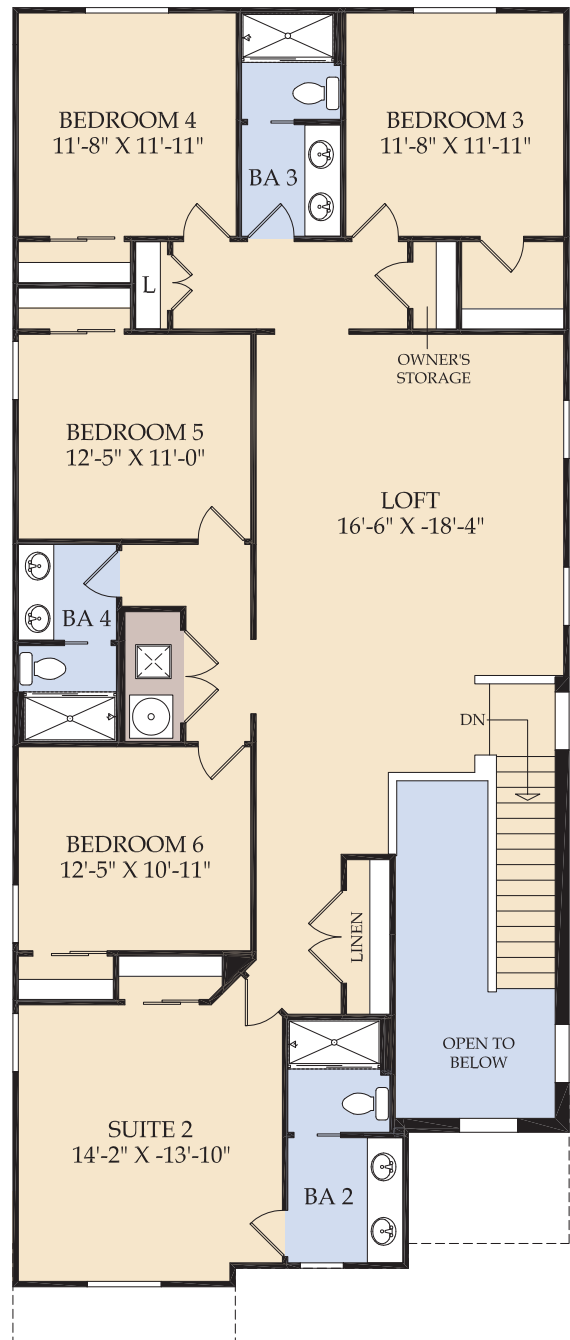

HIDEAWAY

VACATION HOME DESIGN

3,117 sq. ft. | 6 Bedrooms | 4 Full Bathrooms | 1 Half Bathroom | 2-Car Garage | 40' Wide Home Site
Owner's Storage | Private Pool & Courtyard with Covered Lanai | Loft | Owner's Suite on 1st Floor

Elevation A (FM2A)

Elevation B (FM2B)

Elevation C (FM2C)

Elevation D (FM2D)

Preliminary Design

FIRST FLOOR

SECOND FLOOR