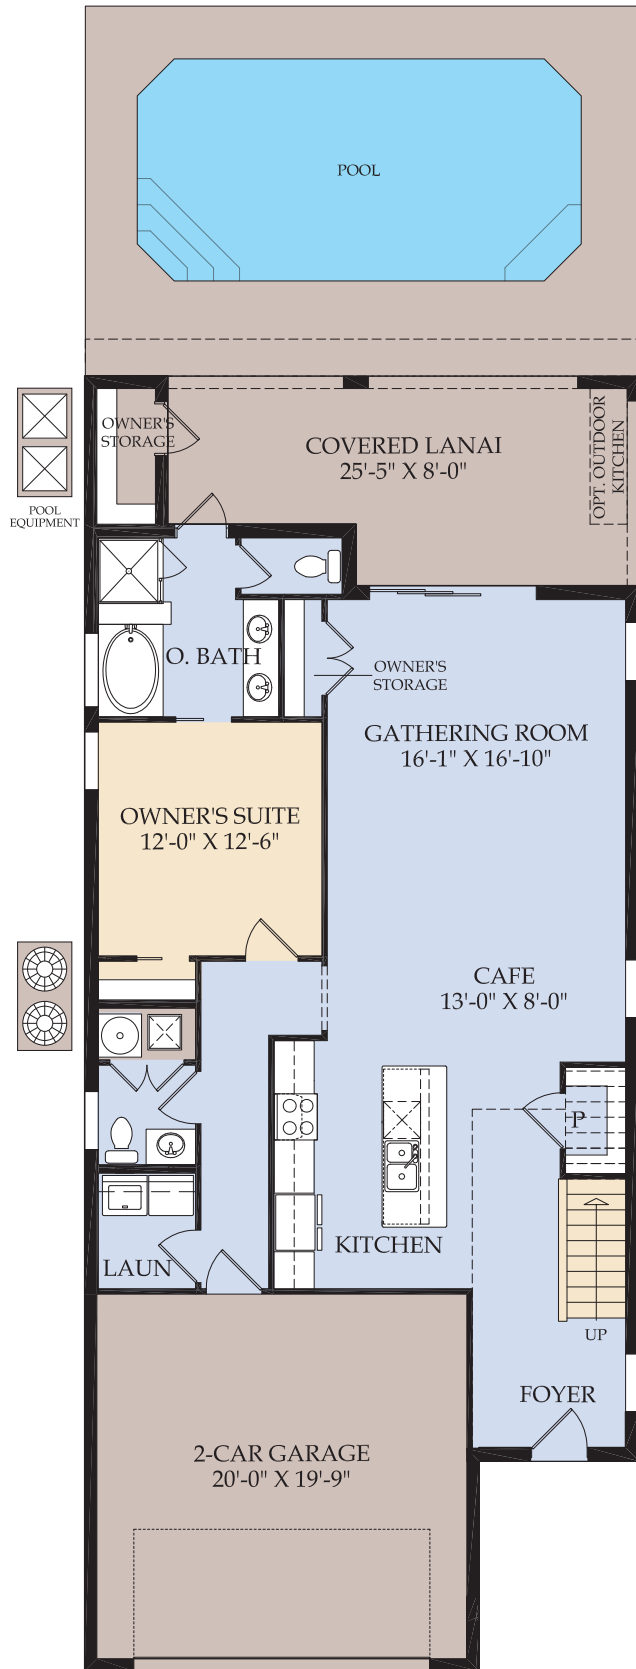

HIDEAWAY

VACATION HOME DESIGN

3,117 sq. ft. | 6 Bedrooms | 4 Full Bathrooms | 1 Half Bathroom | 2-Car Garage | 40' Wide Home Site
Owner's Storage | Private Pool & Courtyard with Covered Lanai | Loft | Owner's Suite on 1st Floor

Elevation A (FM2A)

Elevation B (FM2B)

Elevation C (FM2C)

Elevation D (FM2D)

Preliminary Design

FIRST FLOOR

SECOND FLOOR