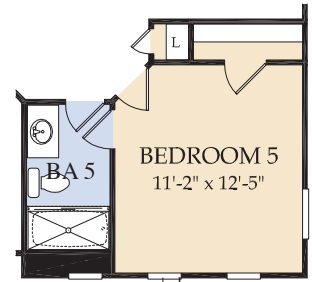

LAKE SHORE

VACATION HOME DESIGN

2,587 - 2598 sq. ft. | 4-5 Bedrooms | 4-5 Full Bathrooms | 1 Half Bath | 2-Car Garage
Private Pool & Courtyard with Covered Lanai | Loft | Owner's Suite on 1st Floor

Elevation A (FM2A)

Elevation B (FM2B)

Elevation C (FM2C)

Elevation D (FM2D)

Preliminary Design

FIRST FLOOR

SECOND FLOOR

Bedroom 5 ILO Game Room,
Elevations C & D

Bedroom 5 ILO Game Room,
Elevations A & B