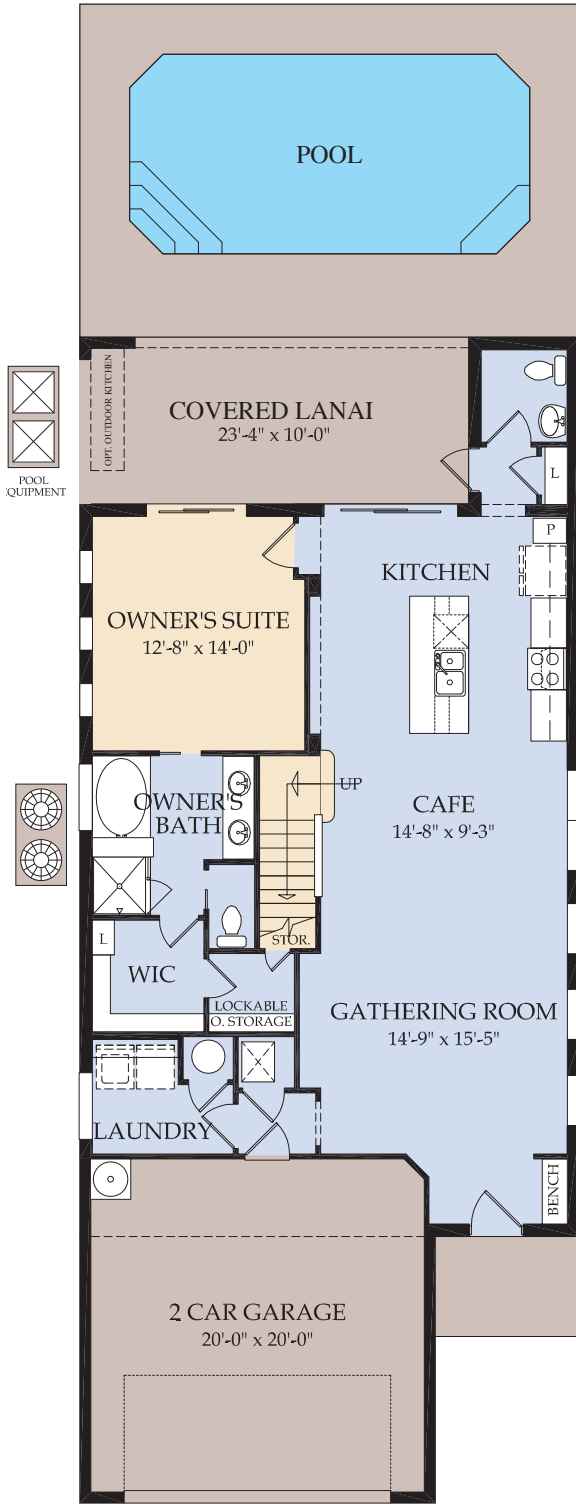

LAKE SHORE

VACATION HOME DESIGN

2,587 - 2598 sq. ft. | 4-5 Bedrooms | 4-5 Full Bathrooms | 1 Half Bath | 2-Car Garage
Private Pool & Courtyard with Covered Lanai | Loft | Owner's Suite on 1st Floor

Elevation A (FM2A)

Elevation B (FM2B)

Elevation C (FM2C)

Elevation D (FM2D)

Preliminary Design

FIRST FLOOR

SECOND FLOOR

Bedroom 5 ILO Game Room,
Elevations C & D

Bedroom 5 ILO Game Room,
Elevations A & B