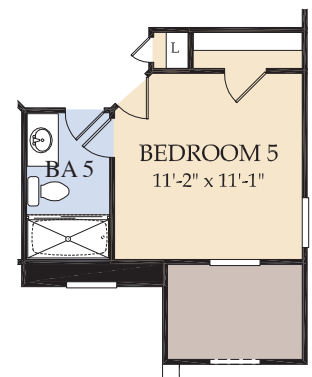

LAKE SHORE

VACATION HOME DESIGN

2,587 - 2598 sq. ft. | 4-5 Bedrooms | 4-5 Full Bathrooms | 1 Half Bath | 2-Car Garage
Private Pool & Courtyard with Covered Lanai | Loft | Owner's Suite on 1st Floor

Elevation A (FM2A)

Elevation B (FM2B)

Elevation C (FM2C)

Elevation D (FM2D)

Preliminary Design

FIRST FLOOR

SECOND FLOOR

Bedroom 5 ILO Game Room,
Elevations C & D

Bedroom 5 ILO Game Room,
Elevations A & B