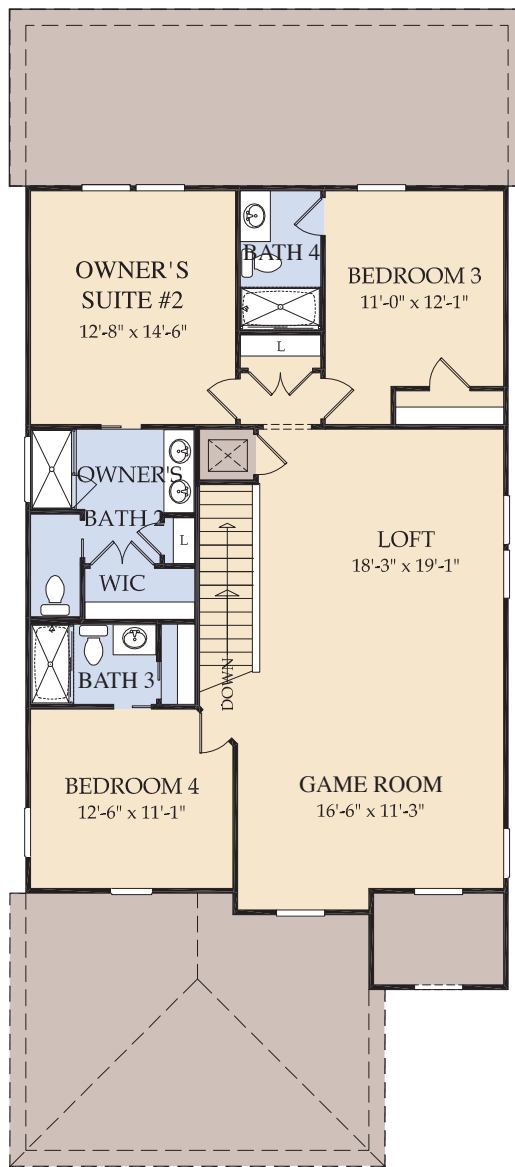

LAKE SHORE

VACATION HOME DESIGN

2,587 - 2598 sq. ft. | 4-5 Bedrooms | 4-5 Full Bathrooms | 1 Half Bath | 2-Car Garage
Private Pool & Courtyard with Covered Lanai | Loft | Owner's Suite on 1st Floor

Elevation A (FM2A)

Elevation B (FM2B)

Elevation C (FM2C)

Elevation D (FM2D)

Preliminary Design

FIRST FLOOR

SECOND FLOOR

Bedroom 5 ILO Game Room,
Elevations C & D

Bedroom 5 ILO Game Room,
Elevations A & B