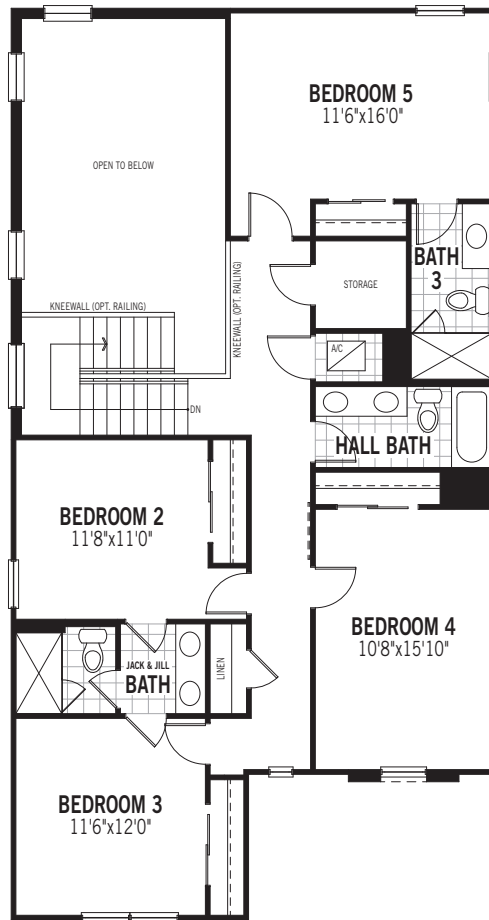

PARADISE SERIES

LAGUNA

2,748 SQ.FT.
255 SQ.M.

FLORIDA TRADITIONAL

COASTAL

MEDITERRANEAN

MODERN

5 BED • 4.5 BATH • 1 CAR GARAGE

PARADISE SERIES

GROUND FLOOR

SECOND FLOOR

LAGUNA

All plan illustrations are artist's concept and are not part of a legal contract. Specifications, terms and conditions are subject to change without notice. These floor plans and room dimensions apply to elevation "Florida Traditional" of this model type. Note that plan square footages and room dimensions may vary according to elevation and options selected. Plan may be built as the mirror image. Flooring illustrations are used to show area of flooring, actual flooring type is specified on the Community Feature Sheet. Please consult your New Home Counselor for more details. E.&O.E. June 2019. Copyright 2019 - Mattamy Homes Limited. Builder's License #CGC1523142. Reprint June 2019