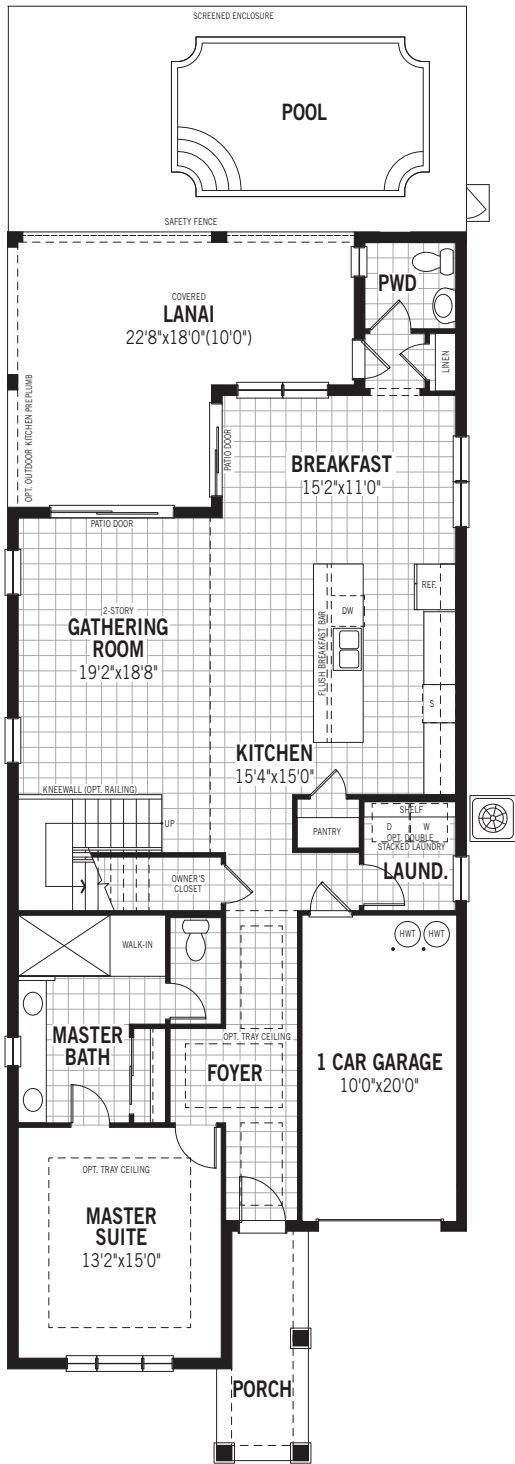

PARADISE SERIES

LAGUNA

2,748 SQ.FT.
255 SQ.M.

FLORIDA TRADITIONAL

COASTAL

MEDITERRANEAN

MODERN

5 BED • 4.5 BATH • 1 CAR GARAGE

PARADISE SERIES

GROUND FLOOR

SECOND FLOOR

LAGUNA

All plan illustrations are artist's concept and are not part of a legal contract. Specifications, terms and conditions are subject to change without notice. These floor plans and room dimensions apply to elevation "Florida Traditional" of this model type. Note that plan square footages and room dimensions may vary according to elevation and options selected. Plan may be built as the mirror image. Flooring illustrations are used to show area of flooring, actual flooring type is specified on the Community Feature Sheet. Please consult your New Home Counselor for more details. E.&O.E. June 2019. Copyright 2019 - Mattamy Homes Limited. Builder's License #CGC1523142. Reprint June 2019