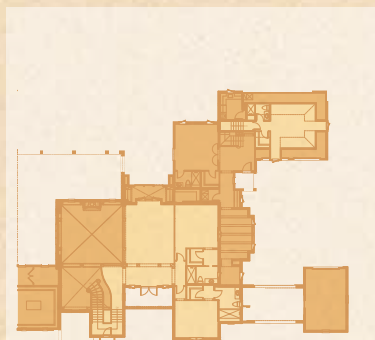

GOLDEN OAK

At Walt Disney World Resort

GENR316

CHATEAU BELLEVUE

FIRST FLOOR

SECOND FLOOR

SECOND FLOOR

SECOND FLOOR LOCATION

First Floor A/C Living	4,928
Second Floor A/C Living	1,402
Bedroom #5	407
Total A/C Living	6,737 Sq. Ft.
Outdoor Living	1,078
2 Car Garage	625
Guest Car Garage	348
Upper Balcony	121
Entry	118
Master Porch	168
Rear Porch	58
Front Porch	122
Portico	328
Back Entry	44
Total Square Feet	9,747 Sq. Ft.