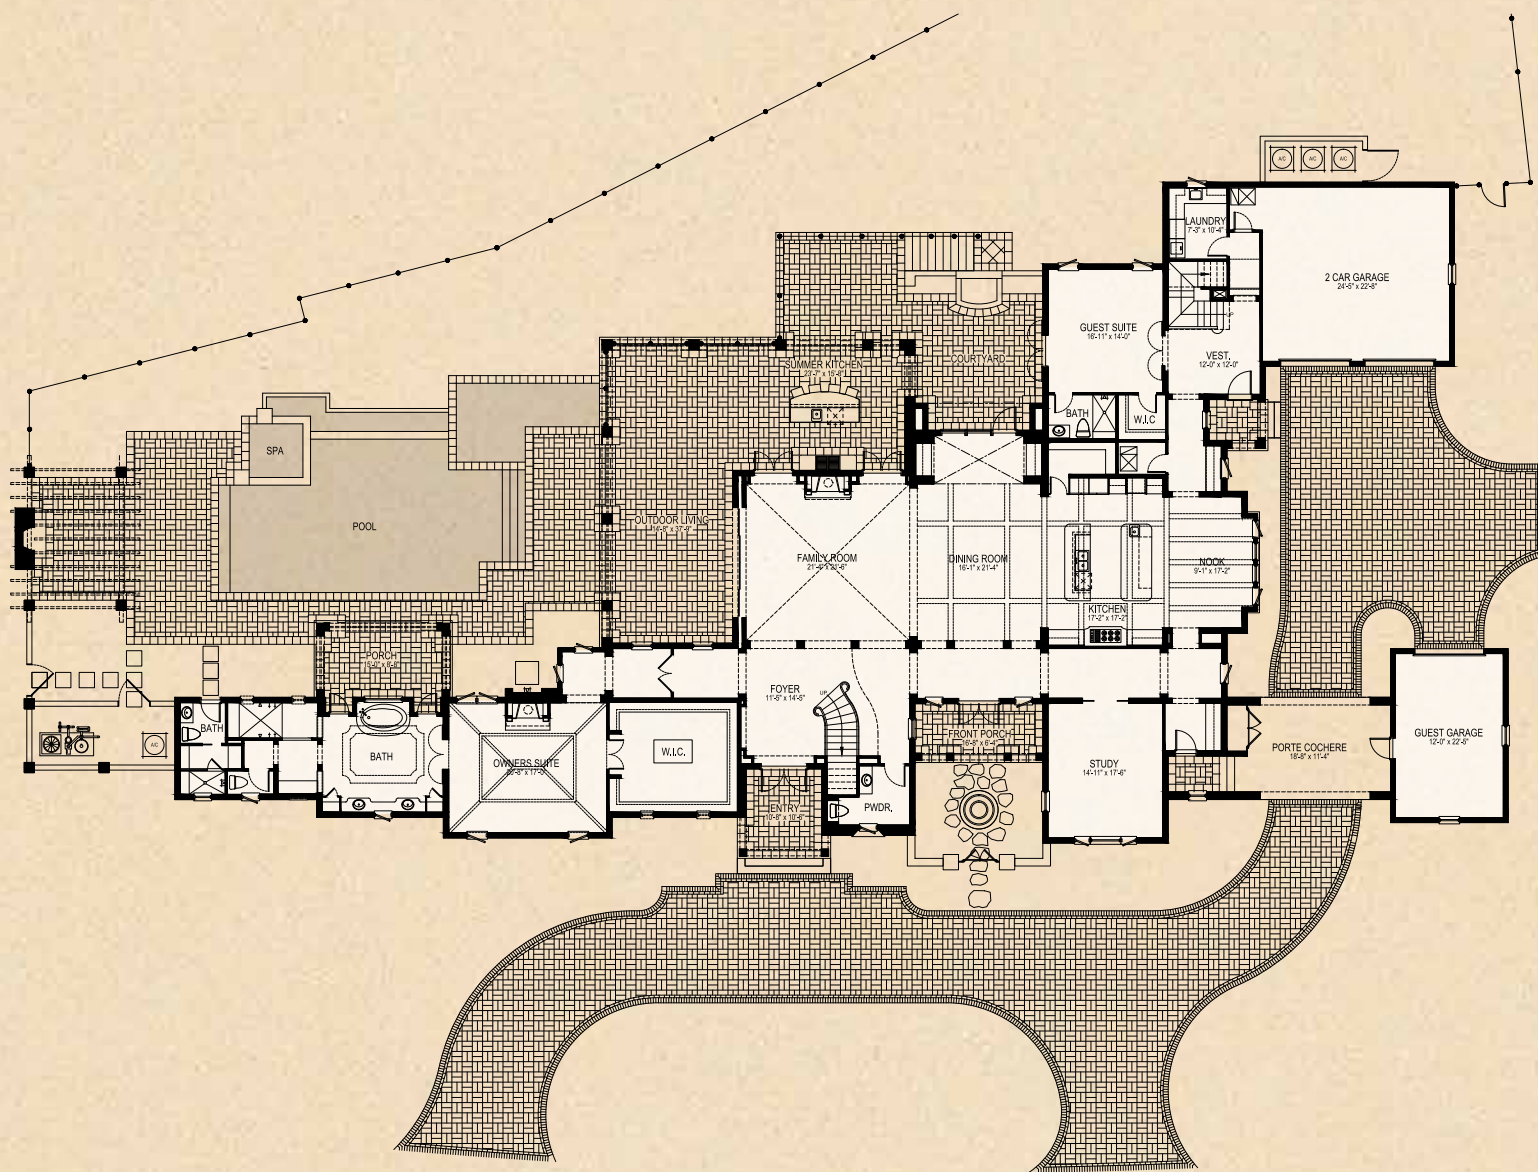

GOLDEN OAK

At Walt Disney World Resort

GENR316

CHATEAU BELLEVUE

FIRST FLOOR

SECOND FLOOR

SECOND FLOOR

SECOND FLOOR LOCATION

First Floor A/C Living	4,928
Second Floor A/C Living	1,402
Bedroom #5	407
Total A/C Living	6,737 Sq. Ft.
Outdoor Living	1,078
2 Car Garage	625
Guest Car Garage	348
Upper Balcony	121
Entry	118
Master Porch	168
Rear Porch	58
Front Porch	122
Portico	328
Back Entry	44
Total Square Feet	9,747 Sq. Ft.