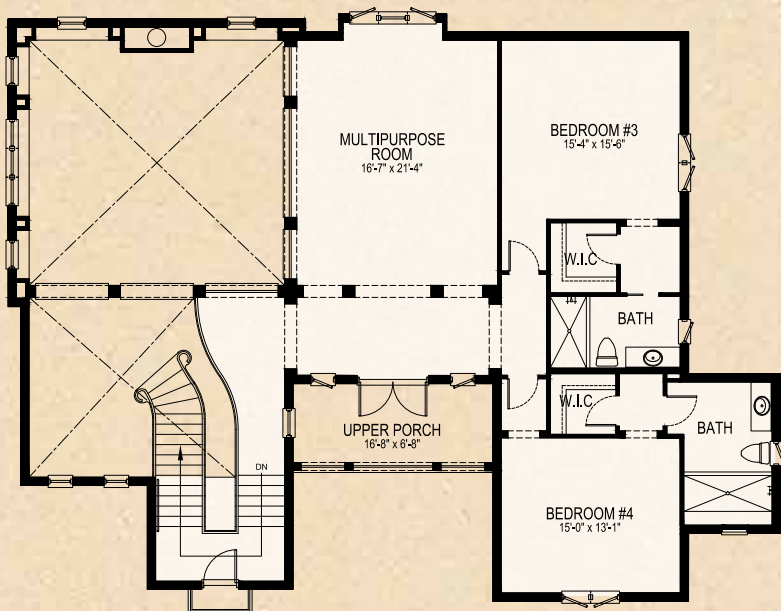

GOLDEN OAK

At Walt Disney World Resort

GENR316

CHATEAU BELLEVUE

FIRST FLOOR

SECOND FLOOR

SECOND FLOOR

SECOND FLOOR LOCATION

First Floor A/C Living	4,928
Second Floor A/C Living	1,402
Bedroom #5	407
Total A/C Living	6,737 Sq. Ft.
Outdoor Living	1,078
2 Car Garage	625
Guest Car Garage	348
Upper Balcony	121
Entry	118
Master Porch	168
Rear Porch	58
Front Porch	122
Portico	328
Back Entry	44
Total Square Feet	9,747 Sq. Ft.