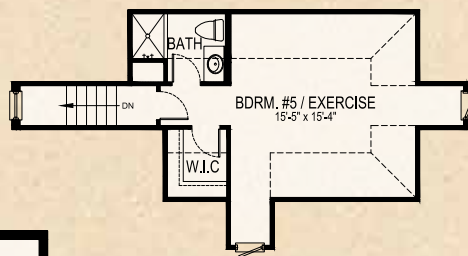

GOLDEN OAK

At Walt Disney World Resort

GENR316

CHATEAU BELLEVUE

FIRST FLOOR

SECOND FLOOR

SECOND FLOOR

SECOND FLOOR LOCATION

First Floor A/C Living	4,928
Second Floor A/C Living	1,402
Bedroom #5	407
Total A/C Living	6,737 Sq. Ft.
Outdoor Living	1,078
2 Car Garage	625
Guest Car Garage	348
Upper Balcony	121
Entry	118
Master Porch	168
Rear Porch	58
Front Porch	122
Portico	328
Back Entry	44
Total Square Feet	9,747 Sq. Ft.