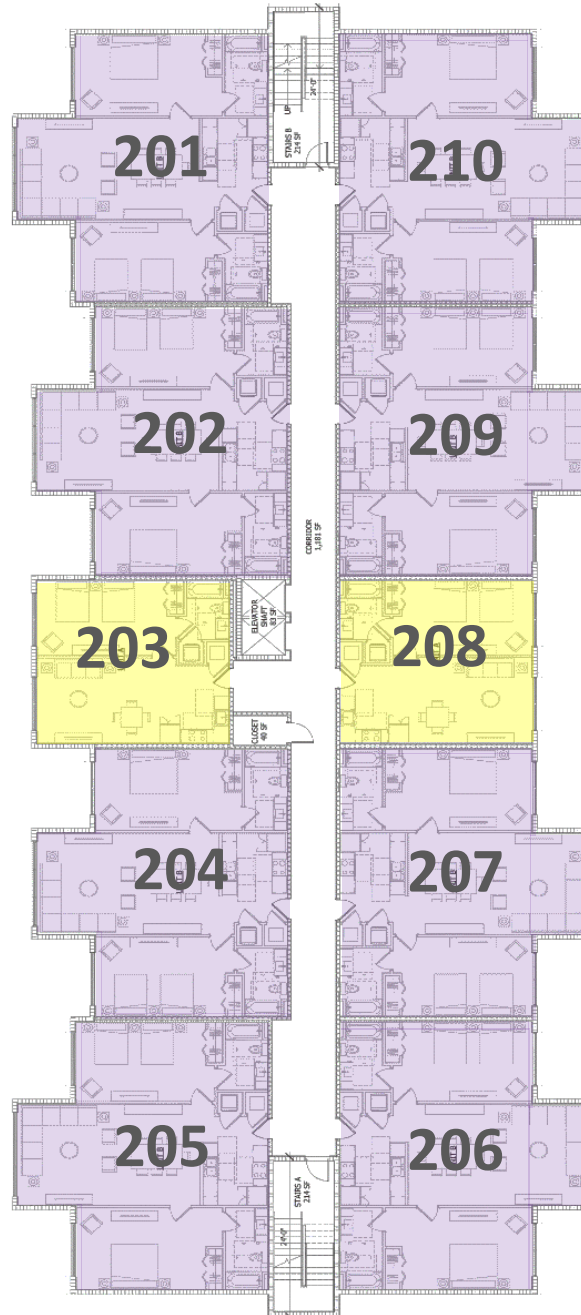

SYCAMORE
ORLANDO RESORT

Building F

2nd Floor

10 units

Resort View

Street View

- PALM - 1 BEDROOM
- OAKTREE - 2 BEDROOMS