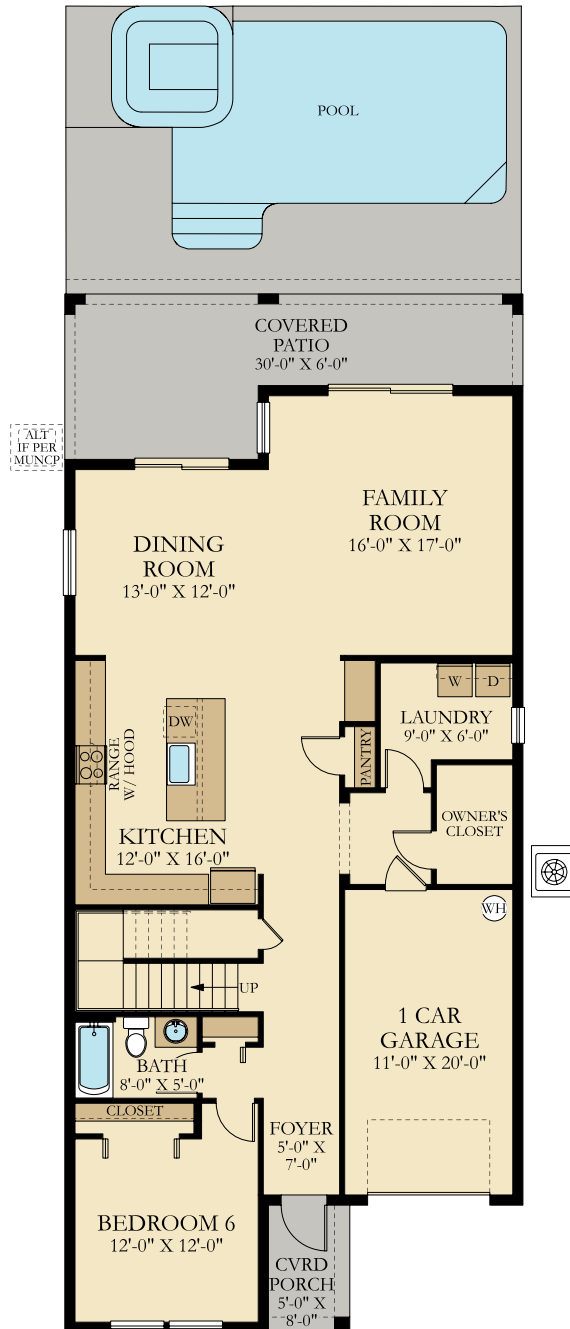

Majesty

6 Beds | 5 Baths | 3,275 sq. ft.

**Elevation
D1M**

**Elevation
D2M**

Majesty

6 Beds | 5 Baths | 3,275 sq. ft.

See Important Legal Notices for terms and conditions.

Majesty

6 Beds | 5 Baths | 3,275 sq. ft.

See Important Legal Notices for terms and conditions.