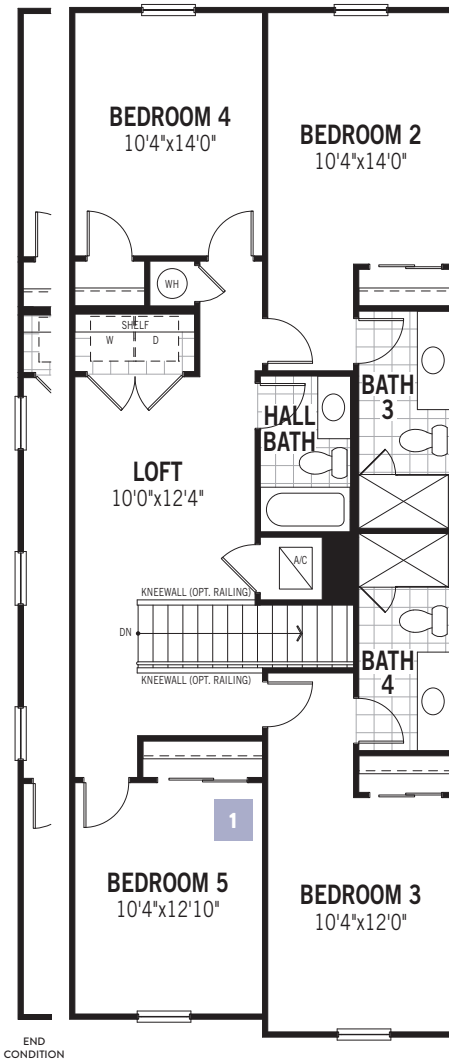

TOWNHOMES

DEL RAY

2,294 SQ.FT.
213 SQ.M.

FLORIDA TRADITIONAL

MODERN

COASTAL

MEDITERRANEAN

5 BED + LOFT • 4.5 BATH

GROUND FLOOR

SECOND FLOOR

DEL RAY

All plan illustrations are artist's concept and are not part of a legal contract. Specifications, terms and conditions are subject to change without notice. These floor plans and room dimensions apply to elevation "Florida Traditional" of this model type. Note that plan square footages and room dimensions may vary according to elevation and options selected. Plan may be built as the mirror image. Flooring illustrations are used to show area of flooring, actual flooring type is specified on the Community Feature Sheet. Please consult your New Home Counselor for more details. E.&O.E. June 2019. Copyright 2019 - Mattamy Homes Limited. Builder's License #CG1523142. Reprint June 2019

SECOND FLOOR OPTIONS

1 MASTER SUITE 2

SOLARA
RESORT

mattamyHOMES

DEL RAY