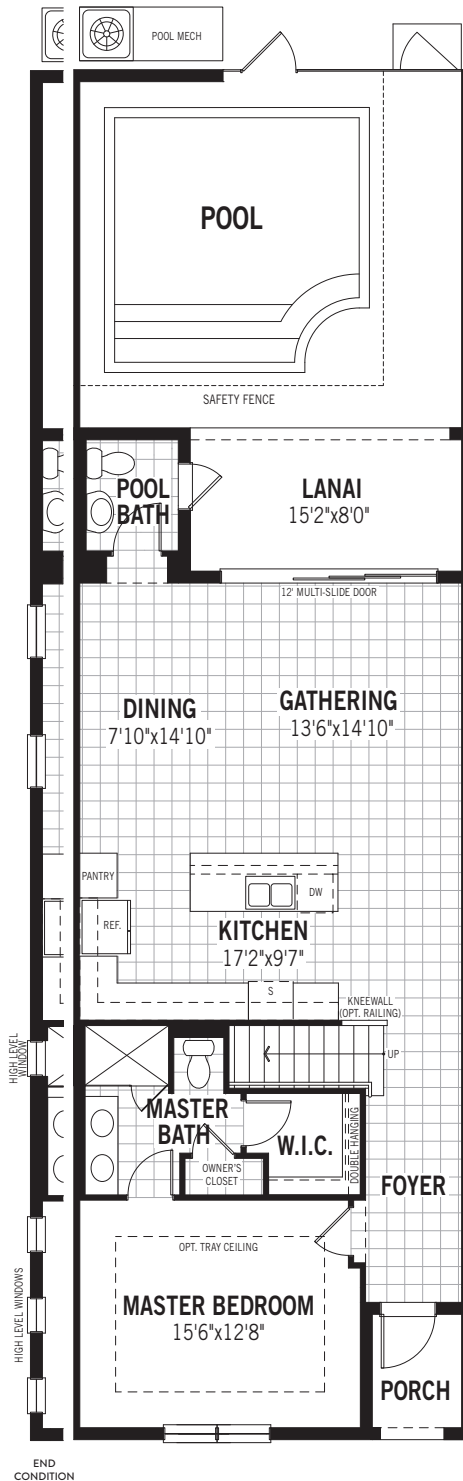

TOWNHOMES

DEL RAY

2,294 SQ.FT.
213 SQ.M.

FLORIDA TRADITIONAL

MODERN

COASTAL

MEDITERRANEAN

5 BED + LOFT • 4.5 BATH

GROUND FLOOR

SECOND FLOOR

DEL RAY

All plan illustrations are artist's concept and are not part of a legal contract. Specifications, terms and conditions are subject to change without notice. These floor plans and room dimensions apply to elevation "Florida Traditional" of this model type. Note that plan square footages and room dimensions may vary according to elevation and options selected. Plan may be built as the mirror image. Flooring illustrations are used to show area of flooring, actual flooring type is specified on the Community Feature Sheet. Please consult your New Home Counselor for more details. E.&O.E. June 2019. Copyright 2019 - Mattamy Homes Limited. Builder's License #CG1523142. Reprint June 2019

SECOND FLOOR OPTIONS

1 MASTER SUITE 2

SOLARA
RESORT

mattamyHOMES

DEL RAY