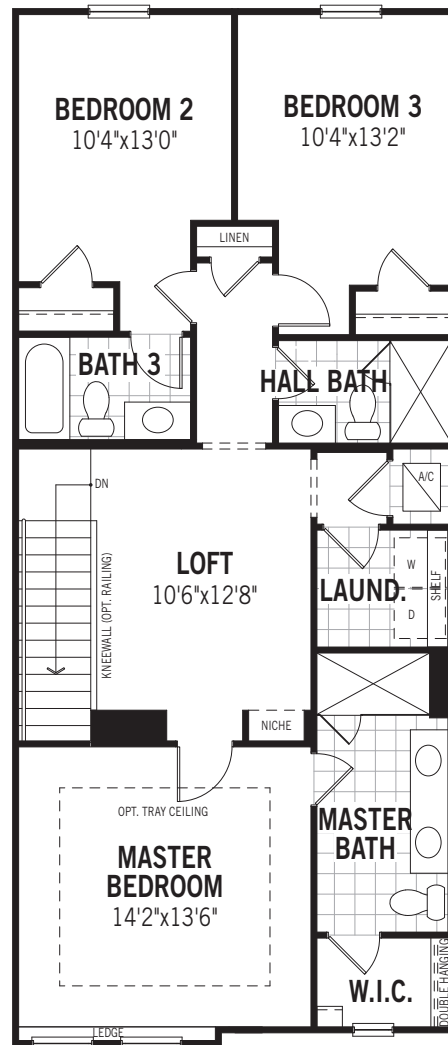

TOWNHOMES

BAYSIDE

1,962 SQ.FT.
179 SQ.M.

3 BED + LOFT • 3.5 BATH

GROUND FLOOR

SECOND FLOOR

BAYSIDE