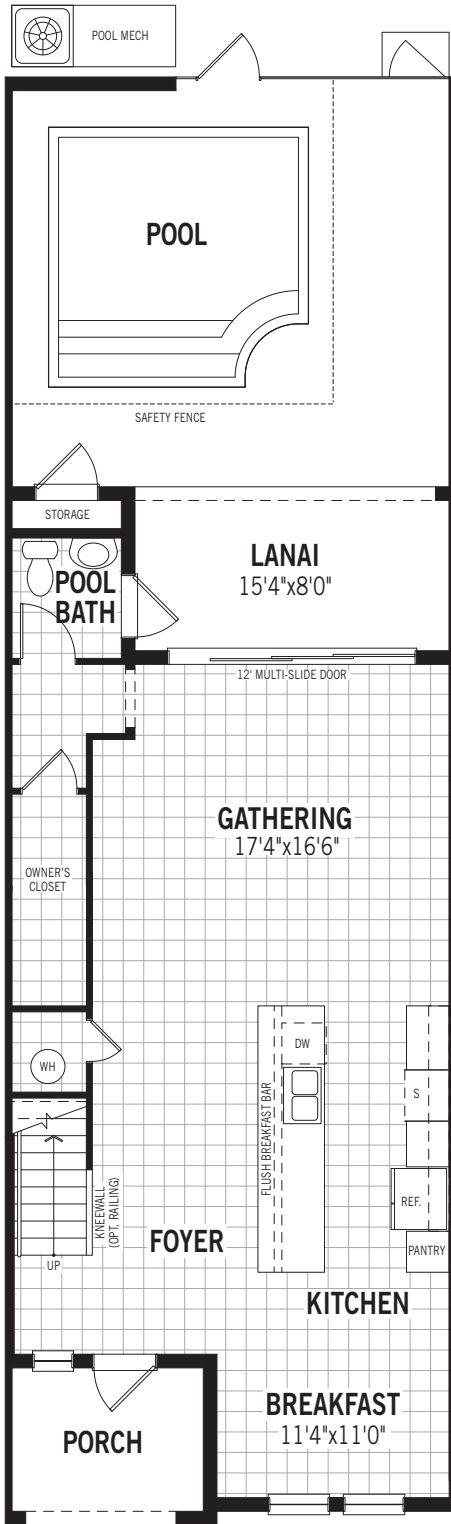

TOWNHOMES

BAYSIDE

1,962 SQ.FT.
179 SQ.M.

3 BED + LOFT • 3.5 BATH

GROUND FLOOR

SECOND FLOOR

BAYSIDE