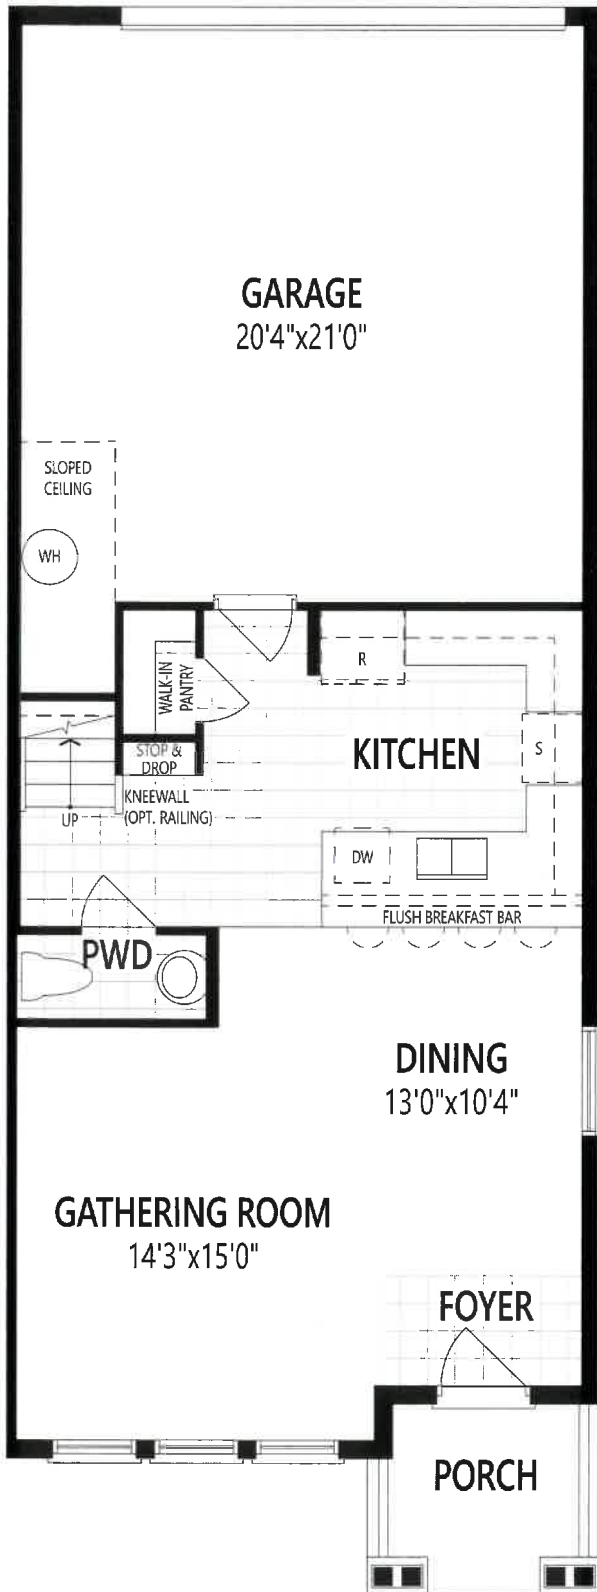

FALLGLO

TOWNHOMES

PRAIRIE

CRAFTSMAN

TUSCAN

1,663 SQ.FT.

3 BEDROOM • 2.5 BATHROOM • 2 CAR GARAGE • 2 STORY

LEGADO

First Floor Plan

Second Floor Plan

ARCHITECT'S CHOICE OPTIONS

SECOND FLOOR OPTIONS

1 BATH OASIS

2 LOFT IN LIEU OF BEDROOM 3 (Also Available w/Bath Oasis PPO)