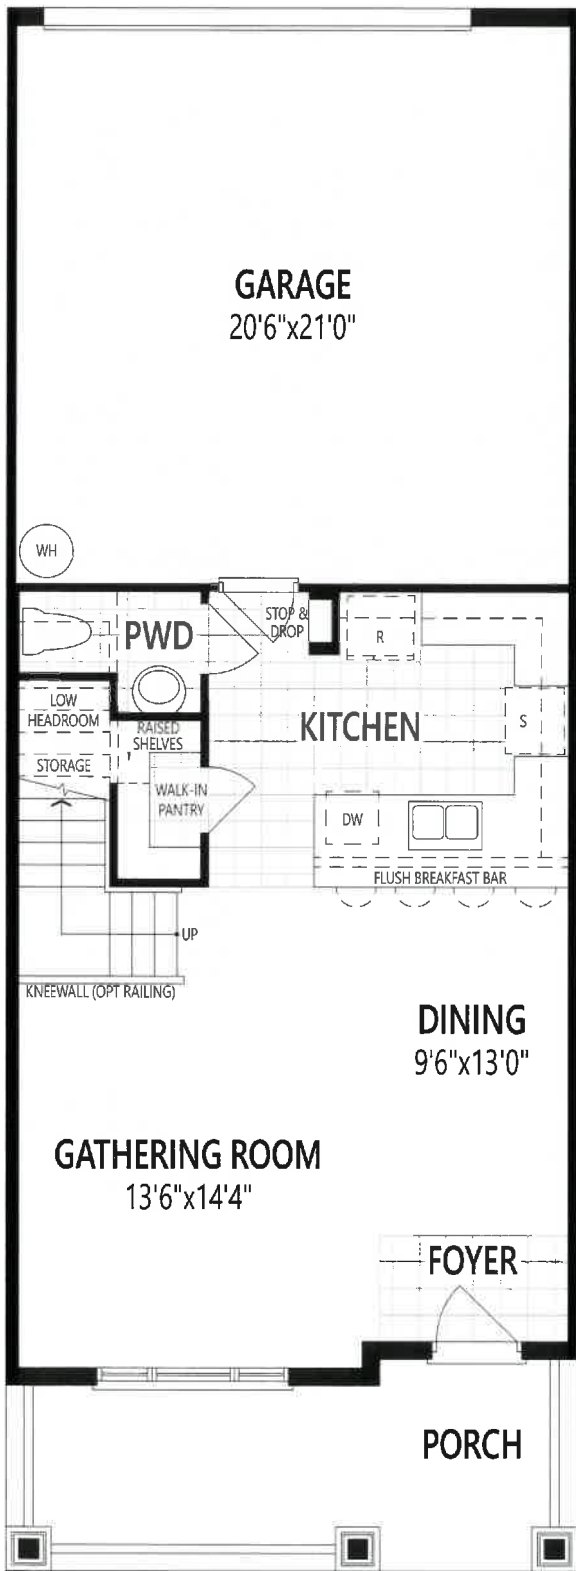

DANCY • 1,666 SQ.FT.

First Floor Plan