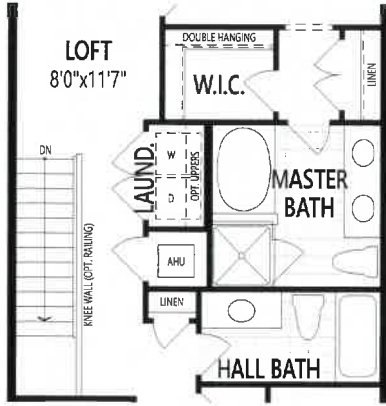

DANCY

TOWNHOMES

CRAFTSMAN

PRAIRIE

TUSCAN

1,666 SQ.FT.

3 BEDROOM • 2.5 BATHROOM • 2 CAR GARAGE • 2 STORY

LEGADO

DANCY • 1,666 SQ.FT.

First Floor Plan

*SHELVES ONLY AVAILABLE W/CRAFTSMAN & TUSCAN ELEVATION;
 *SHELVES NOT AVAILABLE W/PRAIRIE ELEVATION

Second Floor Plan

ARCHITECT'S CHOICE OPTIONS

SECOND FLOOR OPTIONS

1 BATH OASIS

2 MASTER RETREAT IN LIEU OF LOFT (Also Available w/Bath Oasis PPO)