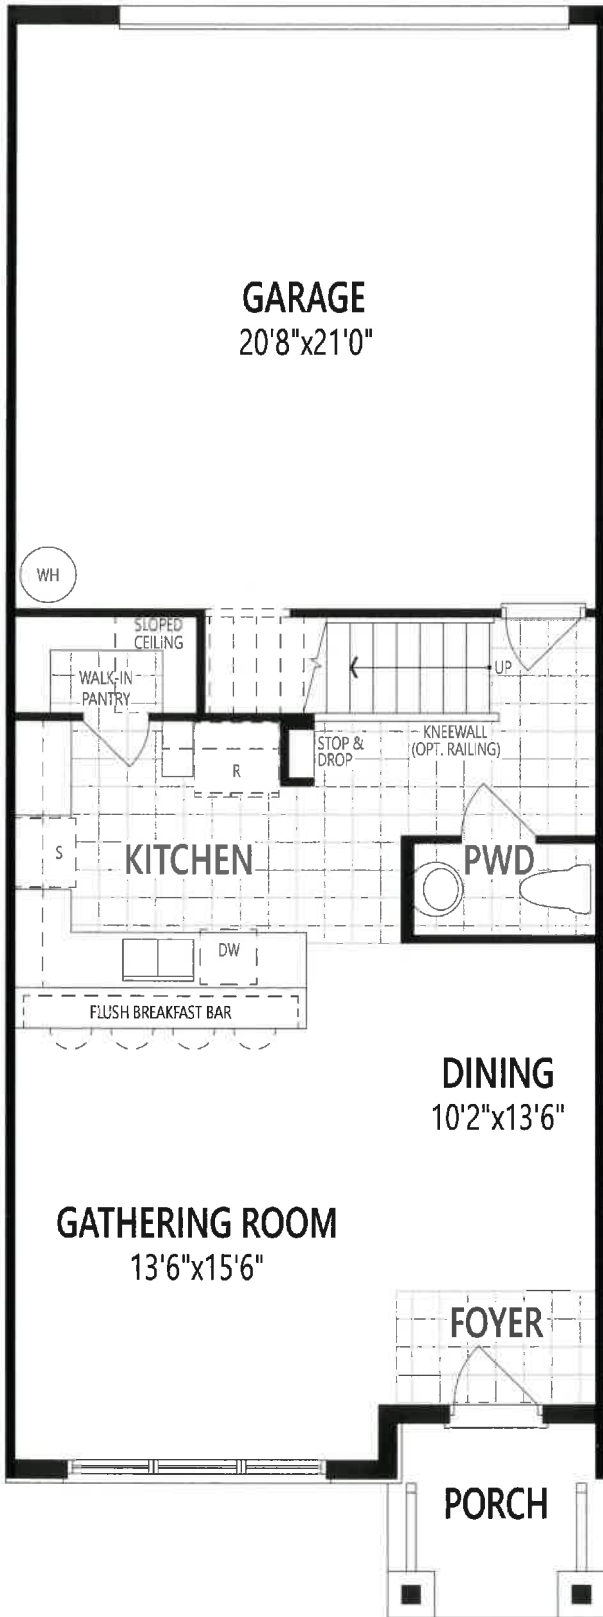

AMBER

TOWNHOMES

TUSCAN

CRAFTSMAN

PRAIRIE

1,578 SQ.FT.

3 BEDROOM • 2.5 BATHROOM • 2 CAR GARAGE • 2 STORY

LEGADO

AMBER • 1,578 SQ.FT.

First Floor Plan

Second Floor Plan

ARCHITECT'S CHOICE OPTIONS

SECOND FLOOR OPTIONS

1 BATH OASIS
(w/Standard 3 Bedroom Plan)

2 ALTERNATE BALCONY ACCESS

3 DOUBLE MASTER SUITES

4 SHOWER IN LIEU OF TUB IN MASTER SUITE 1

5 SHOWER IN LIEU OF TUB IN MASTER SUITE 2