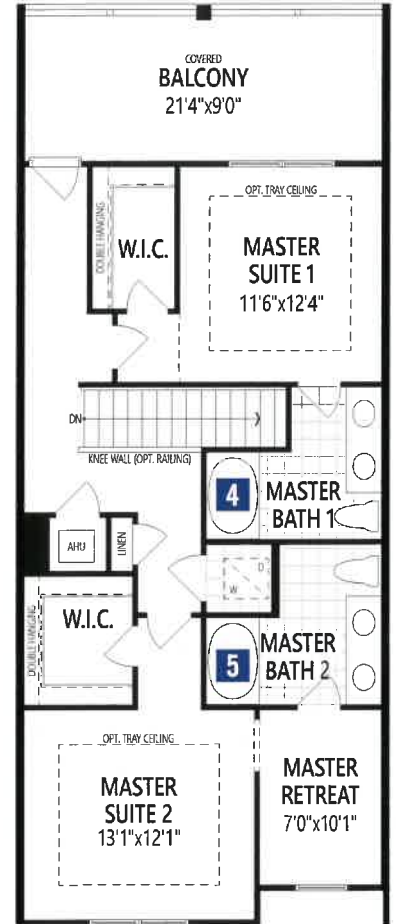

AMBER

TOWNHOMES

TUSCAN

CRAFTSMAN

PRAIRIE

1,578 SQ.FT.

3 BEDROOM • 2.5 BATHROOM • 2 CAR GARAGE • 2 STORY

LEGADO

AMBER • 1,578 SQ.FT.

First Floor Plan

Second Floor Plan

ARCHITECT'S CHOICE OPTIONS

SECOND FLOOR OPTIONS

1 BATH OASIS
(w/Standard 3 Bedroom Plan)

2 ALTERNATE BALCONY ACCESS

3 DOUBLE MASTER SUITES

4 SHOWER IN LIEU OF TUB IN MASTER SUITE 1

5 SHOWER IN LIEU OF TUB IN MASTER SUITE 2