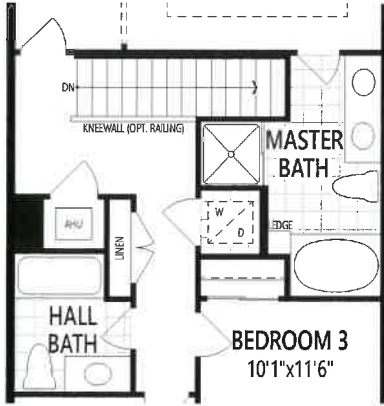

AMBER

TOWNHOMES

TUSCAN

CRAFTSMAN

PRAIRIE

1,578 SQ.FT.

3 BEDROOM • 2.5 BATHROOM • 2 CAR GARAGE • 2 STORY

LEGADO

AMBER • 1,578 SQ.FT.

First Floor Plan

Second Floor Plan

ARCHITECT'S CHOICE OPTIONS

SECOND FLOOR OPTIONS

1 BATH OASIS
(w/Standard 3 Bedroom Plan)

2 ALTERNATE BALCONY ACCESS

3 DOUBLE MASTER SUITES

4 SHOWER IN LIEU OF TUB IN MASTER SUITE 1

5 SHOWER IN LIEU OF TUB IN MASTER SUITE 2