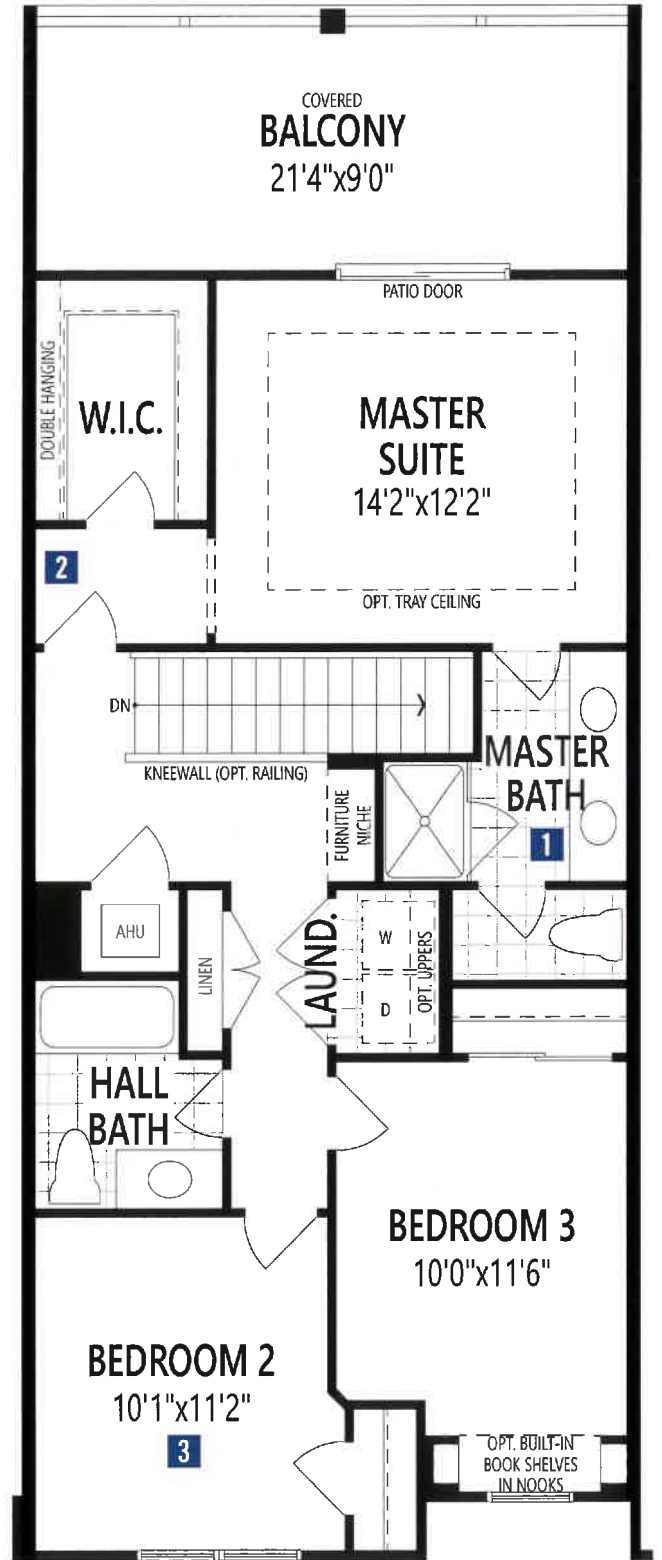

AMBER

TOWNHOMES

TUSCAN

CRAFTSMAN

PRAIRIE

1,578 SQ.FT.

3 BEDROOM • 2.5 BATHROOM • 2 CAR GARAGE • 2 STORY

LEGADO

AMBER • 1,578 SQ.FT.

First Floor Plan

Second Floor Plan

ARCHITECT'S CHOICE OPTIONS

SECOND FLOOR OPTIONS

1 BATH OASIS
(w/Standard 3 Bedroom Plan)

2 ALTERNATE BALCONY ACCESS

3 DOUBLE MASTER SUITES

4 SHOWER IN LIEU OF TUB IN MASTER SUITE 1

5 SHOWER IN LIEU OF TUB IN MASTER SUITE 2