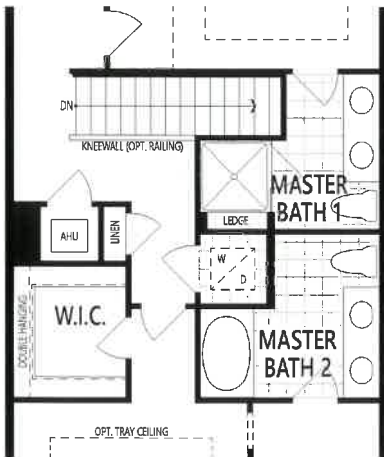

AMBER

TOWNHOMES

TUSCAN

CRAFTSMAN

PRAIRIE

1,578 SQ.FT.

3 BEDROOM • 2.5 BATHROOM • 2 CAR GARAGE • 2 STORY

LEGADO

AMBER • 1,578 SQ.FT.

First Floor Plan

Second Floor Plan

ARCHITECT'S CHOICE OPTIONS

SECOND FLOOR OPTIONS

1 BATH OASIS
(w/Standard 3 Bedroom Plan)

2 ALTERNATE BALCONY ACCESS

3 DOUBLE MASTER SUITES

4 SHOWER IN LIEU OF TUB IN MASTER SUITE 1

5 SHOWER IN LIEU OF TUB IN MASTER SUITE 2