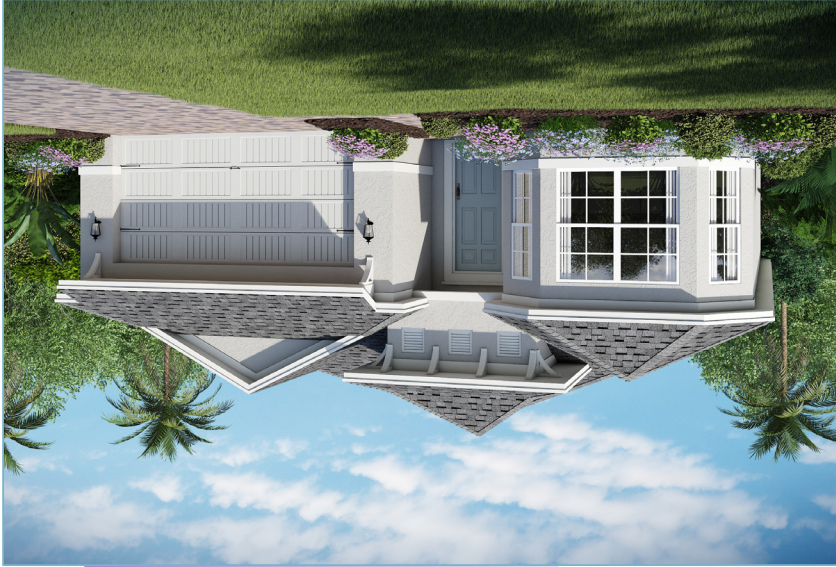

[khov.com/FSOrlando](http://khov.com/FSOrlando)

Artist's Renderings

Architectural Exterior B

Architectural Exterior A

# THE STELLA

LEEWARD SERIES

K. HOVNANIAN'S®  
**FOUR SEASONS**  
*At Orlando*  
*An Active Lifestyle Community*

Artist's Rendering

Architectural Exterior C

# THE STELLA

LEEWARD SERIES

2,118 Sq. Ft. • 3 Bedrooms • 2 Baths • Home Office  
2 Car Garage

**OPTIONAL OWNER'S LUXURY BATH**

**OPTIONAL OWNER'S ULTRA SPA BATH**

All dimensions are approximate. Window configurations may vary based upon elevation chosen. Purchasers must review detailed architectural drawings available in the sales office to insure accuracy and understanding of home chosen. Please be advised that the square footage in the architectural drawings will be greater than that shown in this brochure because the architectural drawings include square footages for Common Elements which are adjacent to but not part of the Unit (aka home). All finished square footage calculations for this home were made based on plan dimensions only and may vary from the finished square footage of the home as built.