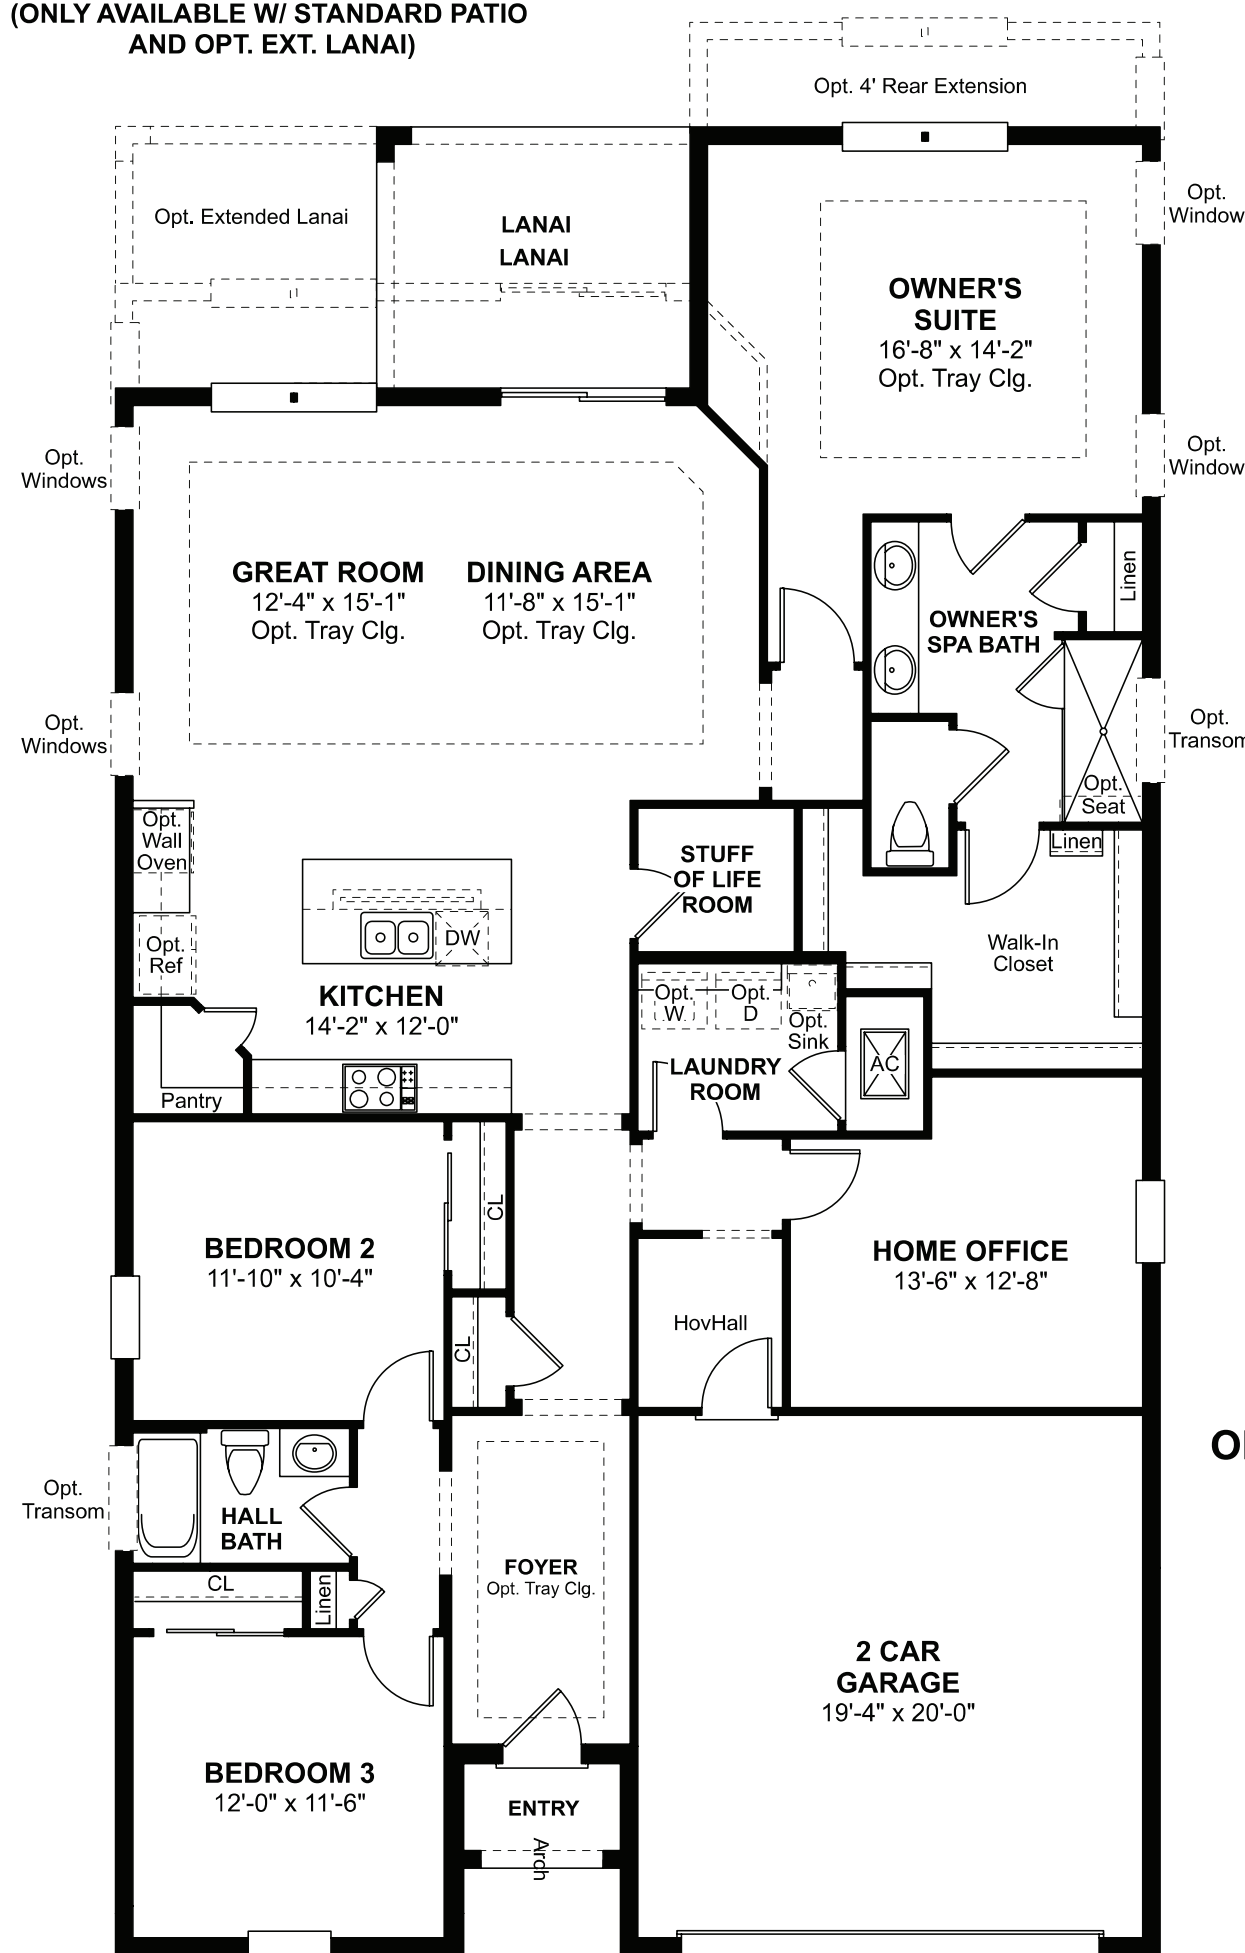

[khov.com/FSOrlando](http://khov.com/FSOrlando)

Artist's Renderings

Architectural Exterior B

Architectural Exterior A

# THE STELLA

LEEWARD SERIES

2,118 Sq. Ft. • 3 Bedrooms • 2 Baths • Home Office  
2 Car Garage

**OPTIONAL OWNER'S LUXURY BATH**

**OPTIONAL OWNER'S ULTRA SPA BATH**

All dimensions are approximate. Window configurations may vary based upon elevation chosen. Purchasers must review detailed architectural drawings available in the sales office to insure accuracy and understanding of home chosen. Please be advised that the square footage in the architectural drawings will be greater than that shown in this brochure because the architectural drawings include square footages for Common Elements which are adjacent to but not part of the Unit (aka home). All finished square footage calculations for this home were made based on plan dimensions only and may vary from the finished square footage of the home as built.