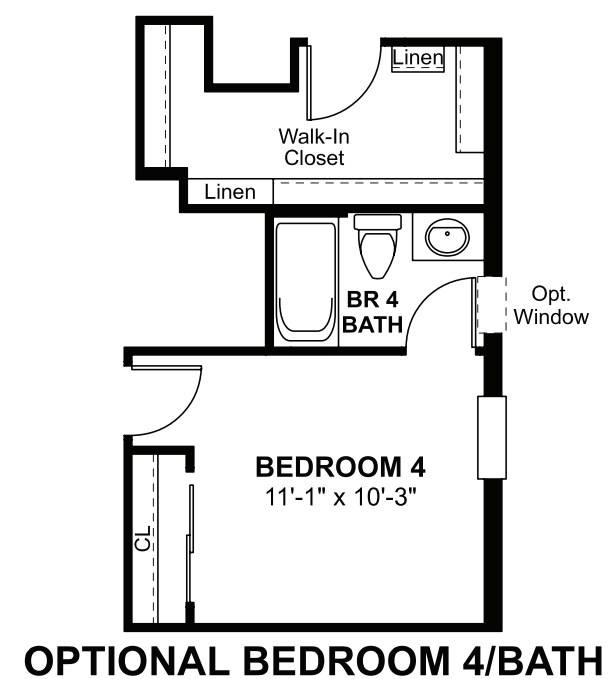

# THE STELLA

LEEWARD SERIES

2,118 Sq. Ft. • 3 Bedrooms • 2 Baths • Home Office  
2 Car Garage

**OPTIONAL OWNER'S LUXURY BATH**

**OPTIONAL OWNER'S ULTRA SPA BATH**

All dimensions are approximate. Window configurations may vary based upon elevation chosen. Purchasers must review detailed architectural drawings available in the sales office to insure accuracy and understanding of home chosen. Please be advised that the square footage in the architectural drawings will be greater than that shown in this brochure because the architectural drawings include square footages for Common Elements which are adjacent to but not part of the Unit (aka home). All finished square footage calculations for this home were made based on plan dimensions only and may vary from the finished square footage of the home as built.