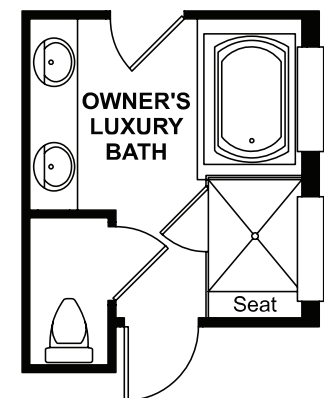

# THE STELLA

LEEWARD SERIES

2,118 Sq. Ft. • 3 Bedrooms • 2 Baths • Home Office  
2 Car Garage

**OPTIONAL OWNER'S LUXURY BATH**

**OPTIONAL OWNER'S ULTRA SPA BATH**

All dimensions are approximate. Window configurations may vary based upon elevation chosen. Purchasers must review detailed architectural drawings available in the sales office to insure accuracy and understanding of home chosen. Please be advised that the square footage in the architectural drawings will be greater than that shown in this brochure because the architectural drawings include square footages for Common Elements which are adjacent to but not part of the Unit (aka home). All finished square footage calculations for this home were made based on plan dimensions only and may vary from the finished square footage of the home as built.