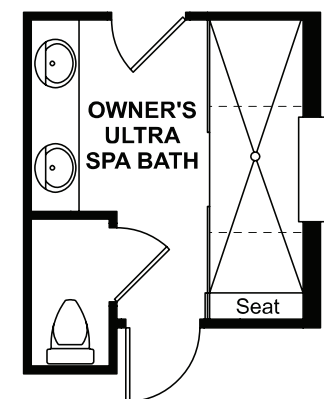

# THE STELLA

LEEWARD SERIES

2,118 Sq. Ft. • 3 Bedrooms • 2 Baths • Home Office  
2 Car Garage

**OPTIONAL OWNER'S LUXURY BATH**

**OPTIONAL OWNER'S ULTRA SPA BATH**

All dimensions are approximate. Window configurations may vary based upon elevation chosen. Purchasers must review detailed architectural drawings available in the sales office to insure accuracy and understanding of home chosen. Please be advised that the square footage in the architectural drawings will be greater than that shown in this brochure because the architectural drawings include square footages for Common Elements which are adjacent to but not part of the Unit (aka home). All finished square footage calculations for this home were made based on plan dimensions only and may vary from the finished square footage of the home as built.