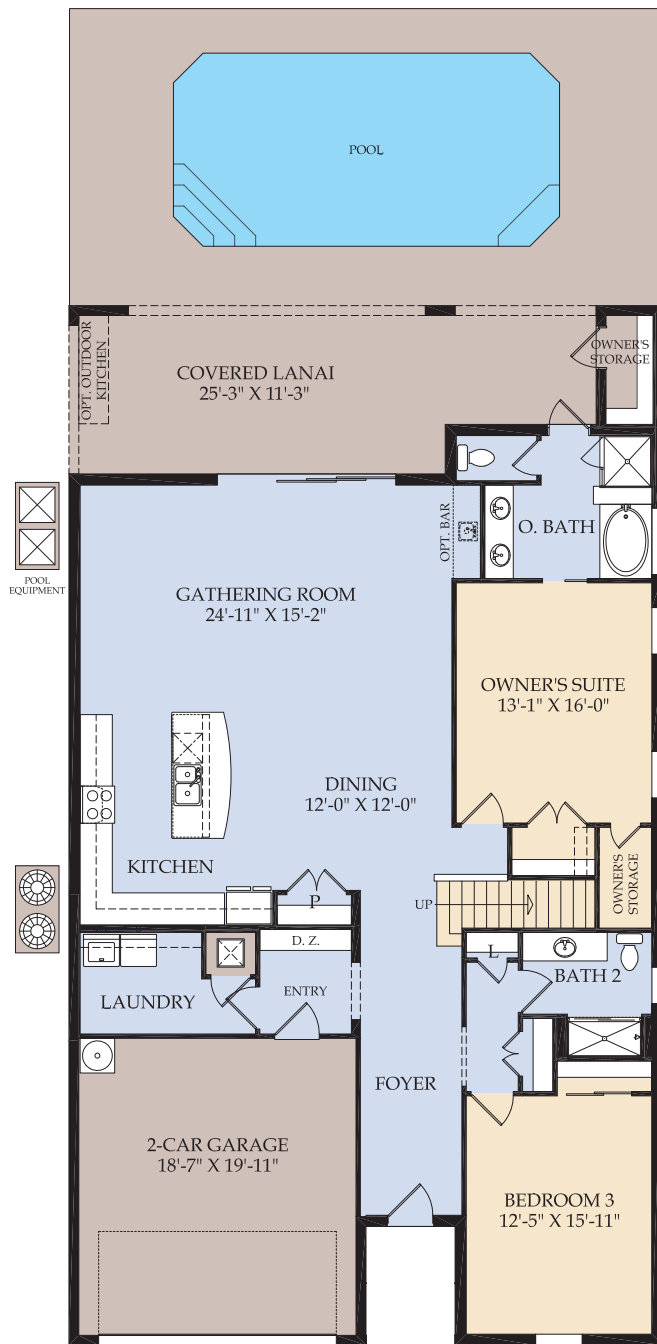

Castaway Townhome

210 Square Meters - 2,263 Square Feet | 5 Bedrooms | 4.5 Baths

First Floor

Second Floor

Interior and
Exterior Units
Available

Winstone

231 Square Meters - 2,490 Square Feet | 5 Bedrooms | 4 Baths

First Floor

Second Floor

Lakeshore

240 Square Meters - 2,587 Square Feet | 5 Bedrooms | 5.5 Baths

First Floor

Second Floor

Bedroom 5 and Bath 5 ILO Game Room Option Elevation (FM2C/D)

Hideaway

289 Square Meters - 3,117 Square Feet | 6 Bedrooms | 4.5 Baths

First Floor

Second Floor

Seashore

304 Square Meters - 3,281 Square Feet | 7 Bedrooms | 5.5 Baths

First Floor

Second Floor

Baymont

374 Square Meters - 4,034 Square Feet | 8 Bedrooms | 6 Baths

First Floor

Second Floor

Clearwater

408 Square Meters - 4,398 Square Feet | 9 Bedrooms | 6 Baths

First Floor

Second Floor

Clearwater Grand