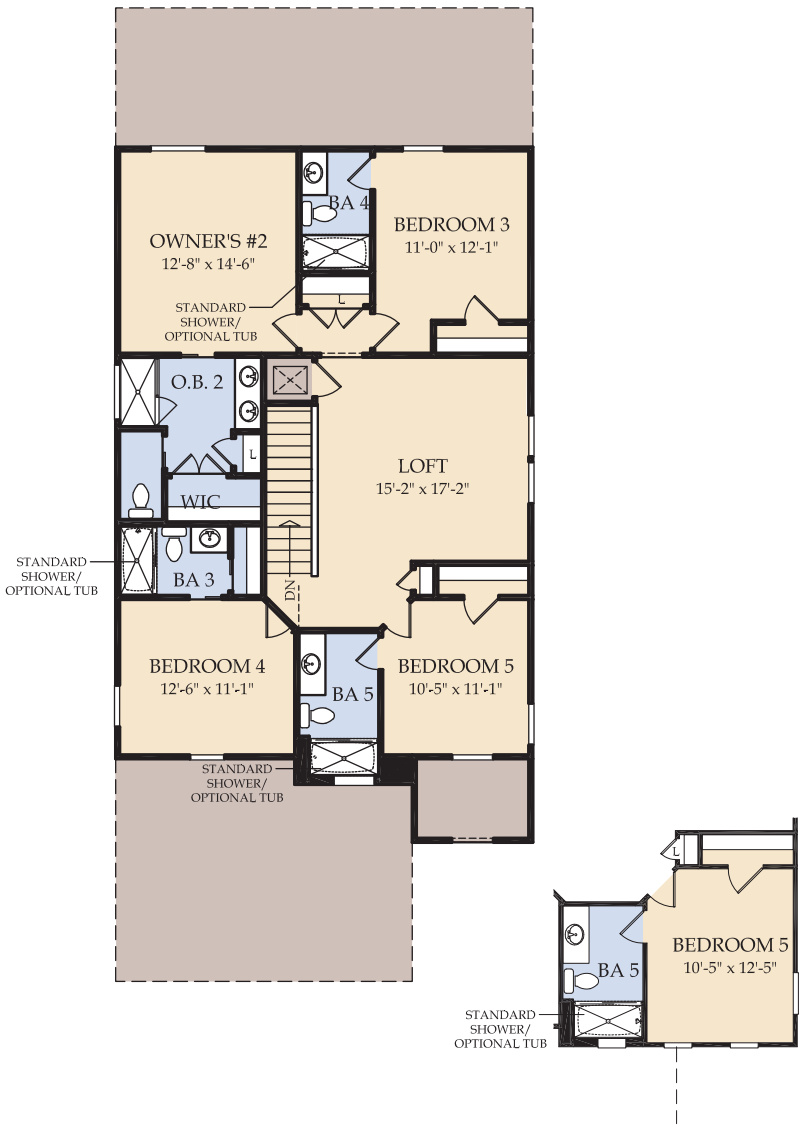

Castaway Townhome

210 Square Meters - 2,263 Square Feet | 5 Bedrooms | 4.5 Baths

First Floor

Second Floor

Interior and
Exterior Units
Available

Winstone

231 Square Meters - 2,490 Square Feet | 5 Bedrooms | 4 Baths

First Floor

Second Floor

Lakeshore

240 Square Meters - 2,587 Square Feet | 5 Bedrooms | 5.5 Baths

First Floor

Second Floor

Bedroom 5 and Bath 5 ILO Game Room Option Elevation (FM2C/D)

Hideaway

289 Square Meters - 3,117 Square Feet | 6 Bedrooms | 4.5 Baths

First Floor

Second Floor

Seashore

304 Square Meters - 3,281 Square Feet | 7 Bedrooms | 5.5 Baths

First Floor

Second Floor

Baymont

407 Square Meters - 4,383 Square Feet | 10 Bedrooms | 8 Baths

First Floor

Second Floor