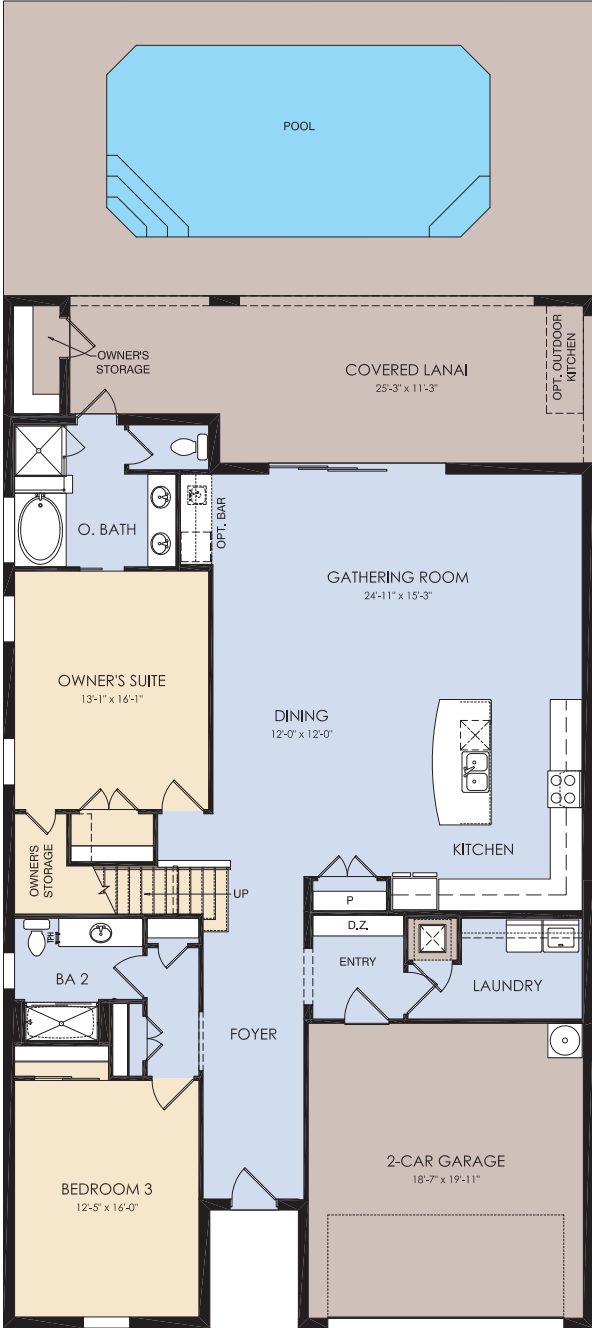

Clearwater Grand

407 Square Meters - 4,383 Square Feet | 10 Bedrooms | 8 Baths

First Floor