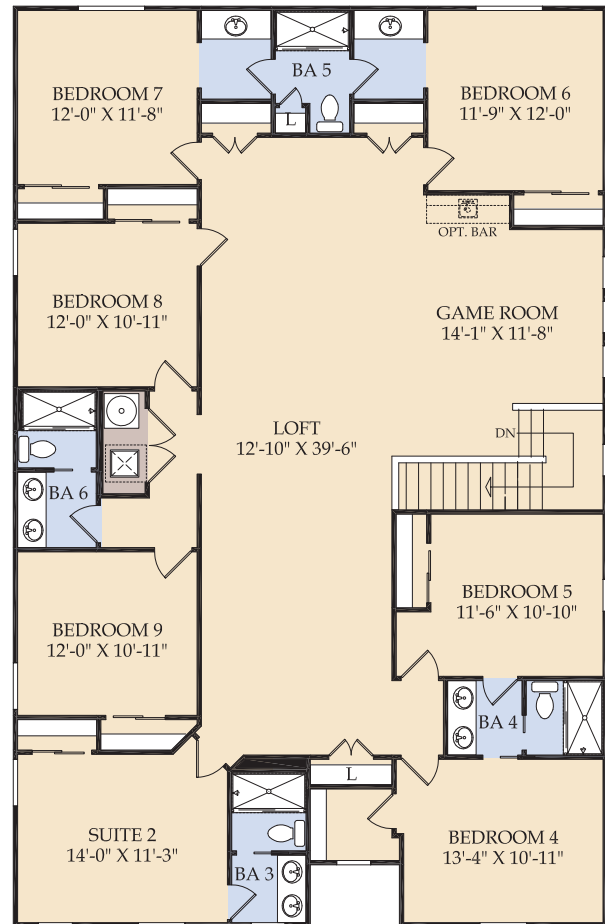

Castaway Townhome

210 Square Meters - 2,263 Square Feet | 5 Bedrooms | 4.5 Baths

First Floor

Second Floor

Interior and
Exterior Units
Available

Winstone

231 Square Meters - 2,490 Square Feet | 5 Bedrooms | 4 Baths

289 Square Meters - 3,117 Square Feet | 6 Bedrooms | 4.5 Baths

First Floor

Second Floor

Seashore

304 Square Meters - 3,281 Square Feet | 7 Bedrooms | 5.5 Baths

First Floor

Second Floor

Baymont

374 Square Meters - 4,034 Square Feet | 8 Bedrooms | 6 Baths

First Floor

Second Floor

Clearwater

408 Square Meters - 4,398 Square Feet | 9 Bedrooms | 6 Baths

First Floor

Second Floor

Clearwater Grand

407 Square Meters - 4,383 Square Feet | 10 Bedrooms | 8 Baths

First Floor

Second Floor