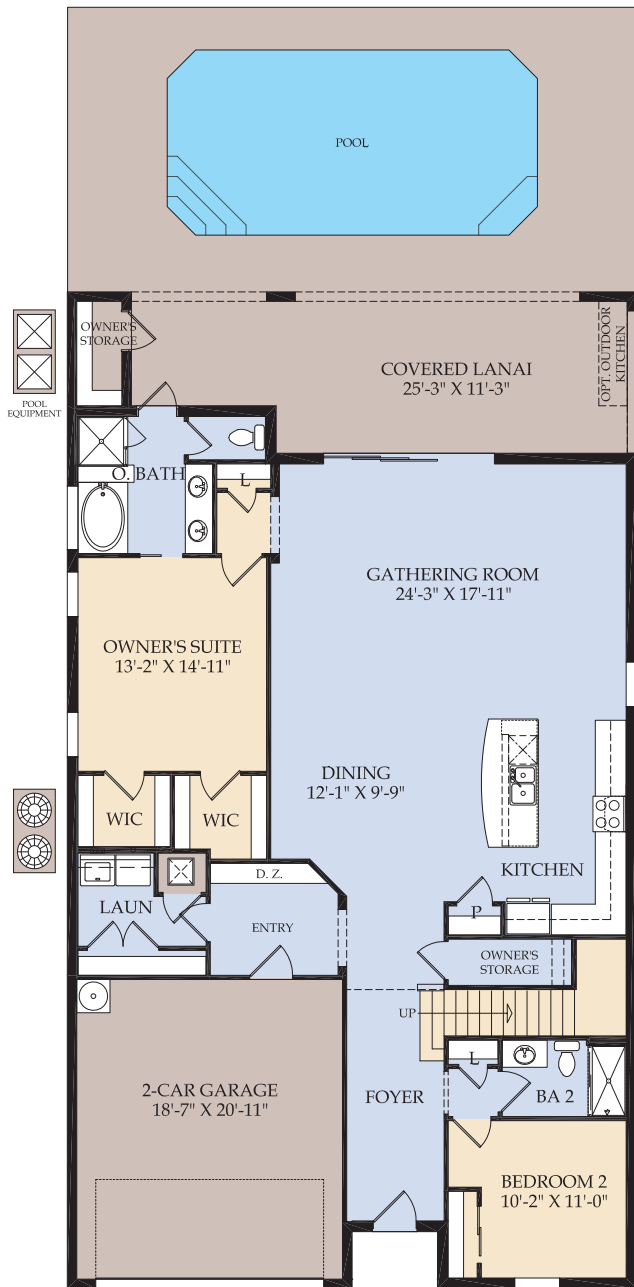

Castaway Townhome

210 Square Meters - 2,263 Square Feet | 5 Bedrooms | 4.5 Baths

First Floor

Second Floor

Interior and
Exterior Units
Available

Winstone

231 Square Meters - 2,490 Square Feet | 5 Bedrooms | 4 Baths

First Floor

Second Floor

Lakeshore

240 Square Meters - 2,587 Square Feet | 5 Bedrooms | 5.5 Baths

First Floor

Second Floor

Bedroom 5 and Bath 5 ILO Game Room Option Elevation (FM2C/D)

Hideaway

289 Square Meters - 3,117 Square Feet | 6 Bedrooms | 4.5 Baths

First Floor

Second Floor

Seashore

304 Square Meters - 3,281 Square Feet | 7 Bedrooms | 5.5 Baths

First Floor

Second Floor

Baymont

374 Square Meters - 4,034 Square Feet | 8 Bedrooms | 6 Baths

First Floor

Second Floor

Clearwater

408 Square Meters - 4,398 Square Feet | 9 Bedrooms | 6 Baths

First Floor

Second Floor

Clearwater Grand