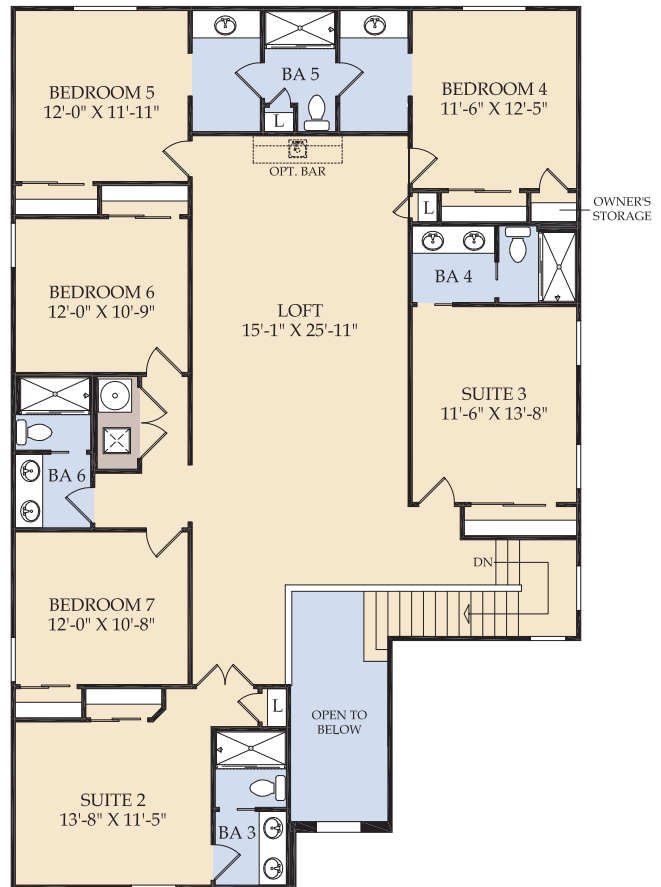

Castaway Townhome

210 Square Meters - 2,263 Square Feet | 5 Bedrooms | 4.5 Baths

First Floor

Second Floor

Interior and
Exterior Units
Available

Winstone

231 Square Meters - 2,490 Square Feet | 5 Bedrooms | 4 Baths

First Floor

Second Floor

Lakeshore

240 Square Meters - 2,587 Square Feet | 5 Bedrooms | 5.5 Baths

First Floor

Second Floor

Bedroom 5 and Bath 5 ILO Game Room Option Elevation (FM2C/D)

Hideaway

289 Square Meters - 3,117 Square Feet | 6 Bedrooms | 4.5 Baths

First Floor

Second Floor

Seashore

304 Square Meters - 3,281 Square Feet | 7 Bedrooms | 5.5 Baths

First Floor

Second Floor

Baymont

374 Square Meters - 4,034 Square Feet | 8 Bedrooms | 6 Baths

First Floor

Second Floor

Clearwater

408 Square Meters - 4,398 Square Feet | 9 Bedrooms | 6 Baths

First Floor

Second Floor

Clearwater Grand