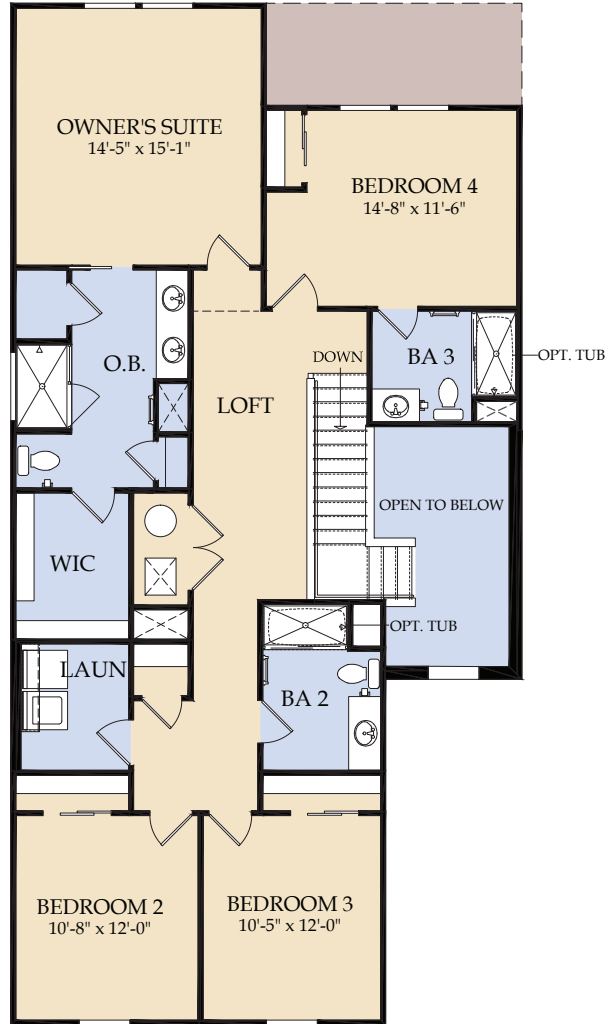

Castaway Townhome

210 Square Meters - 2,263 Square Feet | 5 Bedrooms | 4.5 Baths

First Floor

Second Floor

Interior and
Exterior Units
Available

Winstone

231 Square Meters - 2,490 Square Feet | 5 Bedrooms | 4 Baths

First Floor

Second Floor

Lakeshore

240 Square Meters - 2,587 Square Feet | 5 Bedrooms | 5.5 Baths

First Floor

Second Floor

Bedroom 5 and Bath 5 ILO Game Room Option Elevation (FM2C/D)

Hideaway

289 Square Meters - 3,117 Square Feet | 6 Bedrooms | 4.5 Baths

First Floor

Second Floor

Seashore

304 Square Meters - 3,281 Square Feet | 7 Bedrooms | 5.5 Baths

First Floor

Second Floor

Baymont

407 Square Meters - 4,383 Square Feet | 10 Bedrooms | 8 Baths

First Floor

Second Floor