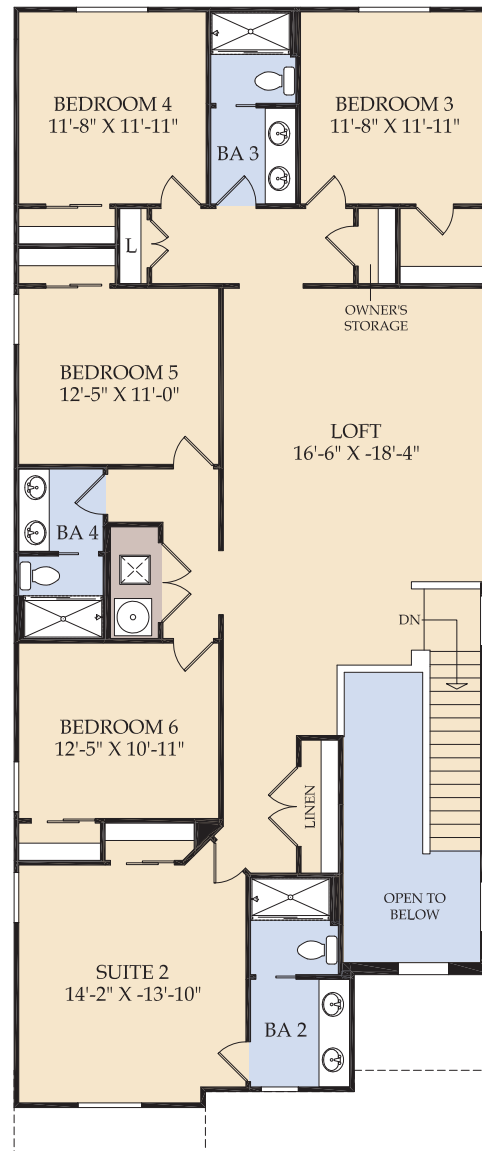

Castaway Townhome

210 Square Meters - 2,263 Square Feet | 5 Bedrooms | 4.5 Baths

First Floor

Second Floor

Interior and
Exterior Units
Available

Winstone

231 Square Meters - 2,490 Square Feet | 5 Bedrooms | 4 Baths

First Floor

Second Floor

Lakeshore

240 Square Meters - 2,587 Square Feet | 5 Bedrooms | 5.5 Baths

First Floor

Second Floor

Bedroom 5 and Bath 5 ILO Game Room Option Elevation (FM2C/D)

Hideaway

289 Square Meters - 3,117 Square Feet | 6 Bedrooms | 4.5 Baths

First Floor

Second Floor

Seashore

304 Square Meters - 3,281 Square Feet | 7 Bedrooms | 5.5 Baths

First Floor

Second Floor

Baymont

374 Square Meters - 4,034 Square Feet | 8 Bedrooms | 6 Baths

First Floor

Second Floor

Clearwater

408 Square Meters - 4,398 Square Feet | 9 Bedrooms | 6 Baths

First Floor

Second Floor

Clearwater Grand