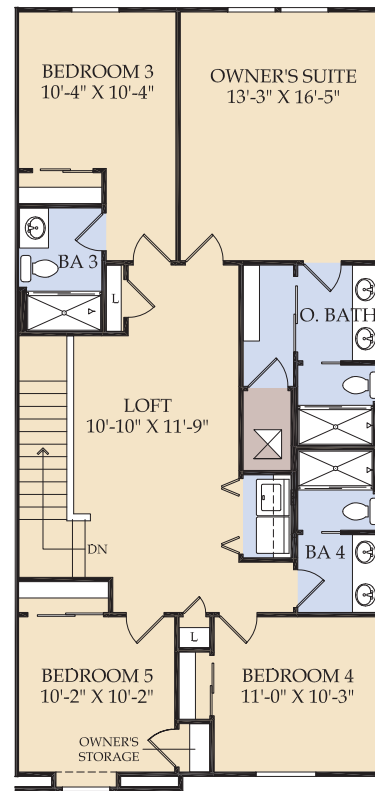

Castaway Townhome

210 Square Meters - 2,263 Square Feet | 5 Bedrooms | 4.5 Baths

First Floor

Second Floor

Interior and
Exterior Units
Available

Winstone

231 Square Meters - 2,490 Square Feet | 5 Bedrooms | 4 Baths

First Floor

Second Floor

Lakeshore

240 Square Meters - 2,587 Square Feet | 5 Bedrooms | 5.5 Baths

First Floor

Second Floor

Bedroom 5 and Bath 5 ILO Game Room Option Elevation (FM2C/D)

Hideaway

289 Square Meters - 3,117 Square Feet | 6 Bedrooms | 4.5 Baths

First Floor

Second Floor

Seashore

304 Square Meters - 3,281 Square Feet | 7 Bedrooms | 5.5 Baths

First Floor

Second Floor

Baymont

374 Square Meters - 4,034 Square Feet | 8 Bedrooms | 6 Baths

First Floor

Second Floor

Clearwater

408 Square Meters - 4,398 Square Feet | 9 Bedrooms | 6 Baths

First Floor

Second Floor

Clearwater Grand