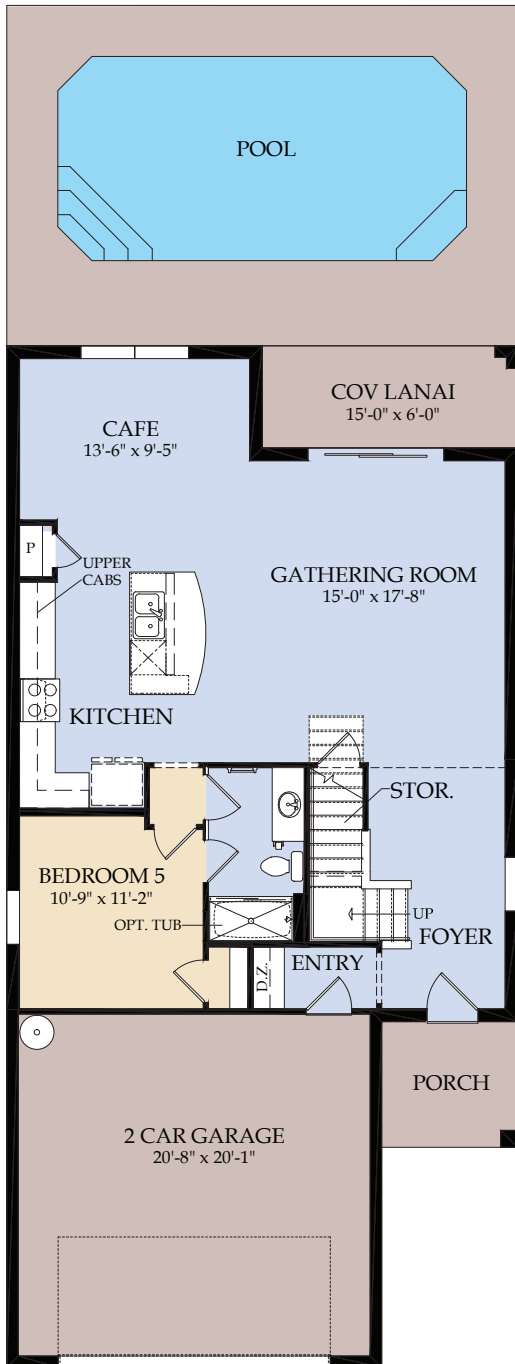

Castaway Townhome

210 Square Meters - 2,263 Square Feet | 5 Bedrooms | 4.5 Baths

First Floor

Second Floor

Interior and
Exterior Units
Available

Winstone

231 Square Meters - 2,490 Square Feet | 5 Bedrooms | 4 Baths

First Floor

Second Floor

Lakeshore

240 Square Meters - 2,587 Square Feet | 5 Bedrooms | 5.5 Baths

First Floor

Second Floor

Bedroom 5 and Bath 5 ILO Game Room Option Elevation (FM2C/D)

Hideaway

289 Square Meters - 3,117 Square Feet | 6 Bedrooms | 4.5 Baths

First Floor

Second Floor

Seashore

304 Square Meters - 3,281 Square Feet | 7 Bedrooms | 5.5 Baths

First Floor

Second Floor

Baymont

374 Square Meters - 4,034 Square Feet | 8 Bedrooms | 6 Baths

First Floor

Second Floor

Clearwater

408 Square Meters - 4,398 Square Feet | 9 Bedrooms | 6 Baths

First Floor

Second Floor

Clearwater Grand