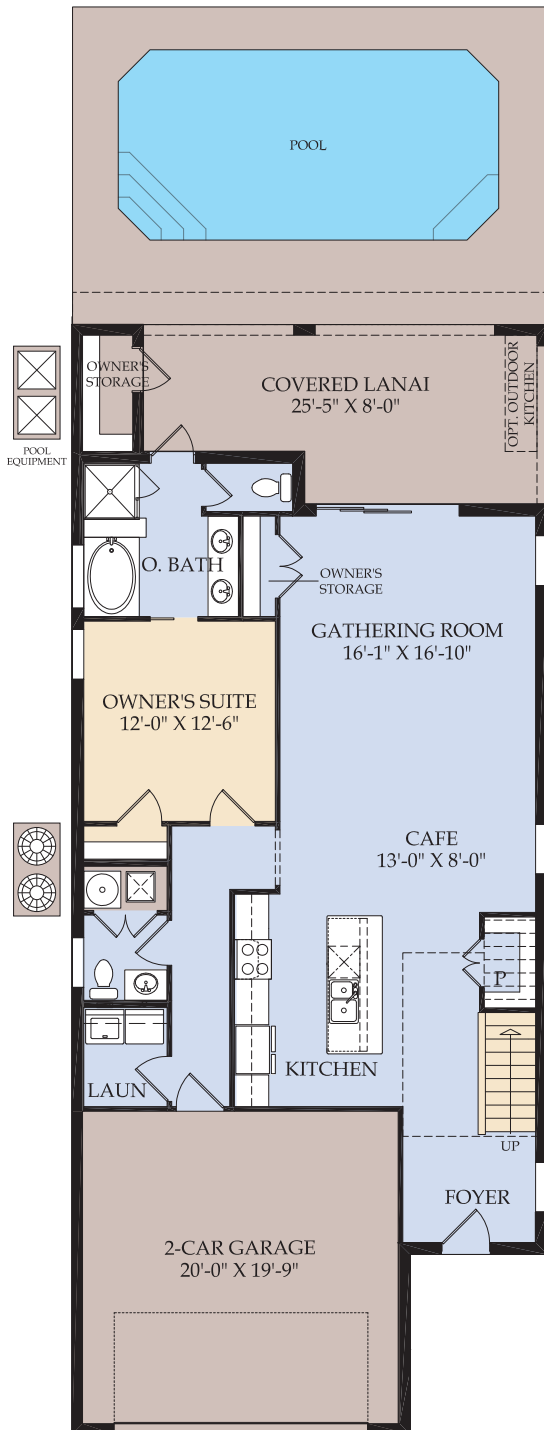

Castaway Townhome

210 Square Meters - 2,263 Square Feet | 5 Bedrooms | 4.5 Baths

First Floor

Second Floor

Interior and
Exterior Units
Available

Winstone

231 Square Meters - 2,490 Square Feet | 5 Bedrooms | 4 Baths

First Floor

Second Floor

Lakeshore

240 Square Meters - 2,587 Square Feet | 5 Bedrooms | 5.5 Baths

First Floor

Second Floor

Bedroom 5 and Bath 5 ILO Game Room Option Elevation (FM2C/D)

Hideaway

289 Square Meters - 3,117 Square Feet | 6 Bedrooms | 4.5 Baths

First Floor

Second Floor

Seashore

304 Square Meters - 3,281 Square Feet | 7 Bedrooms | 5.5 Baths

First Floor

Second Floor

Baymont

374 Square Meters - 4,034 Square Feet | 8 Bedrooms | 6 Baths

First Floor

Second Floor

Clearwater

408 Square Meters - 4,398 Square Feet | 9 Bedrooms | 6 Baths

First Floor

Second Floor

Clearwater Grand