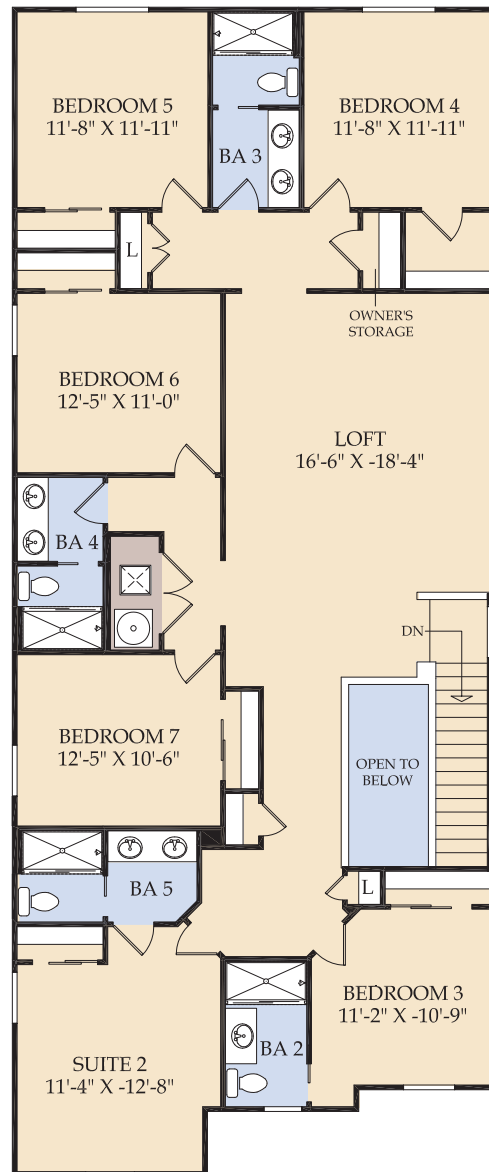

Castaway Townhome

210 Square Meters - 2,263 Square Feet | 5 Bedrooms | 4.5 Baths

First Floor

Second Floor

Interior and
Exterior Units
Available

Winstone

231 Square Meters - 2,490 Square Feet | 5 Bedrooms | 4 Baths

First Floor

Second Floor

Lakeshore

240 Square Meters - 2,587 Square Feet | 5 Bedrooms | 5.5 Baths

First Floor

Second Floor

Bedroom 5 and Bath 5 ILO Game Room Option Elevation (FM2C/D)

Hideaway

289 Square Meters - 3,117 Square Feet | 6 Bedrooms | 4.5 Baths

First Floor

Second Floor

Seashore

304 Square Meters - 3,281 Square Feet | 7 Bedrooms | 5.5 Baths

First Floor

Second Floor

Baymont

374 Square Meters - 4,034 Square Feet | 8 Bedrooms | 6 Baths

First Floor

Second Floor

Clearwater

408 Square Meters - 4,398 Square Feet | 9 Bedrooms | 6 Baths

First Floor

Second Floor

Clearwater Grand