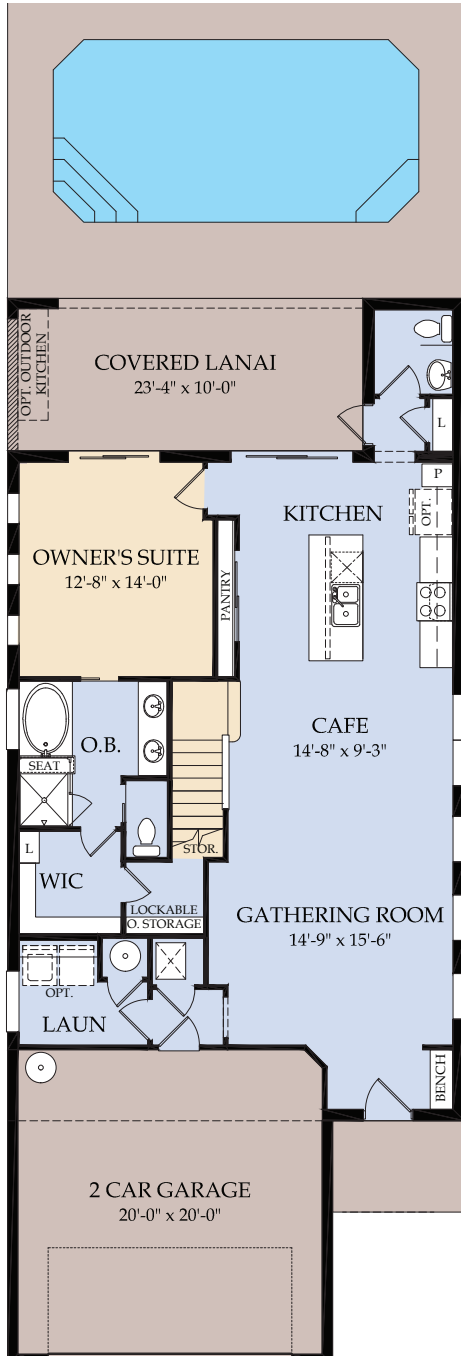

Castaway Townhome

210 Square Meters - 2,263 Square Feet | 5 Bedrooms | 4.5 Baths

First Floor

Second Floor

Interior and
Exterior Units
Available

Winstone

231 Square Meters - 2,490 Square Feet | 5 Bedrooms | 4 Baths

First Floor

Second Floor

Lakeshore

240 Square Meters - 2,587 Square Feet | 5 Bedrooms | 5.5 Baths

First Floor

Second Floor

Bedroom 5 and Bath 5 ILO Game Room Option Elevation (FM2C/D)

Hideaway

289 Square Meters - 3,117 Square Feet | 6 Bedrooms | 4.5 Baths

First Floor

Second Floor

Seashore

304 Square Meters - 3,281 Square Feet | 7 Bedrooms | 5.5 Baths

First Floor

Second Floor

Baymont

374 Square Meters - 4,034 Square Feet | 8 Bedrooms | 6 Baths

First Floor

Second Floor

Clearwater

408 Square Meters - 4,398 Square Feet | 9 Bedrooms | 6 Baths

First Floor

Second Floor

Clearwater Grand