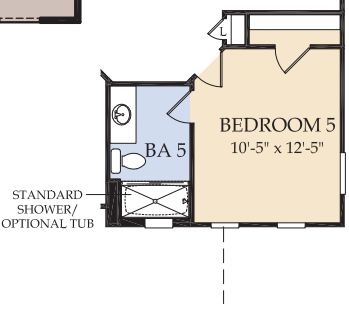

First Floor

Second Floor

Lakeshore

240 Square Meters - 2,587 Square Feet | 5 Bedrooms | 5.5 Baths

First Floor

Second Floor

Bedroom 5 and Bath 5 ILO Game Room Option Elevation (FM2C/D)

Hideaway

289 Square Meters - 3,117 Square Feet | 6 Bedrooms | 4.5 Baths

First Floor

Second Floor

Seashore

304 Square Meters - 3,281 Square Feet | 7 Bedrooms | 5.5 Baths

First Floor

Second Floor

Baymont

374 Square Meters - 4,034 Square Feet | 8 Bedrooms | 6 Baths

First Floor

Second Floor

Clearwater

408 Square Meters - 4,398 Square Feet | 9 Bedrooms | 6 Baths

First Floor

Second Floor

Clearwater Grand

407 Square Meters - 4,383 Square Feet | 10 Bedrooms | 8 Baths

First Floor

Second Floor