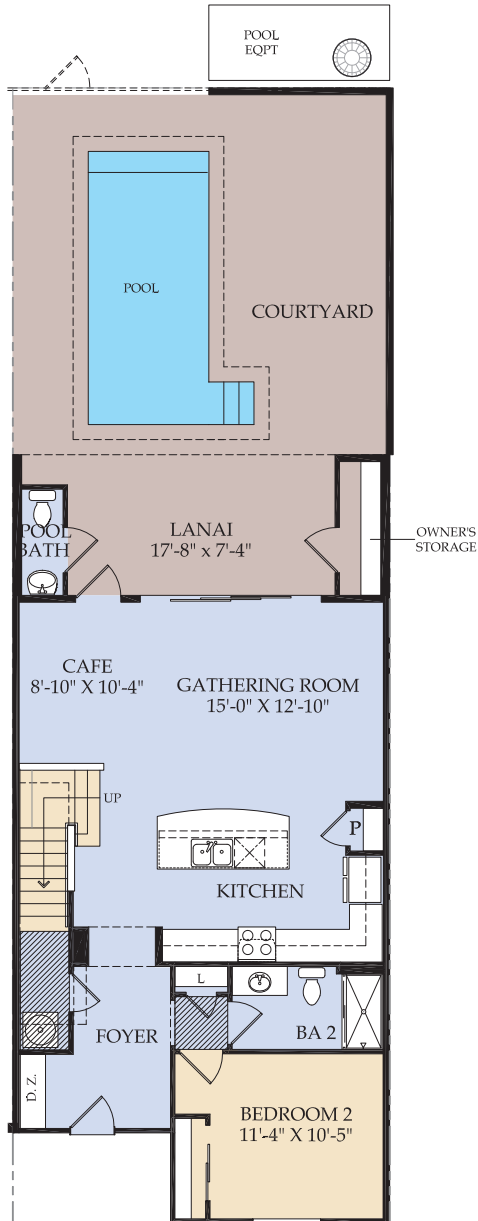

Castaway Townhome

210 Square Meters - 2,263 Square Feet | 5 Bedrooms | 4.5 Baths

First Floor

Second Floor

Interior and
Exterior Units
Available

Winstone

231 Square Meters - 2,490 Square Feet | 5 Bedrooms | 4 Baths

First Floor

Second Floor

Lakeshore

240 Square Meters - 2,587 Square Feet | 5 Bedrooms | 5.5 Baths

First Floor

Second Floor

Bedroom 5 and Bath 5 ILO Game Room Option Elevation (FM2C/D)

Hideaway

289 Square Meters - 3,117 Square Feet | 6 Bedrooms | 4.5 Baths

First Floor

Second Floor

Seashore

304 Square Meters - 3,281 Square Feet | 7 Bedrooms | 5.5 Baths

First Floor

Second Floor

Baymont

374 Square Meters - 4,034 Square Feet | 8 Bedrooms | 6 Baths

First Floor

Second Floor

Clearwater

408 Square Meters - 4,398 Square Feet | 9 Bedrooms | 6 Baths

First Floor

Second Floor

Clearwater Grand