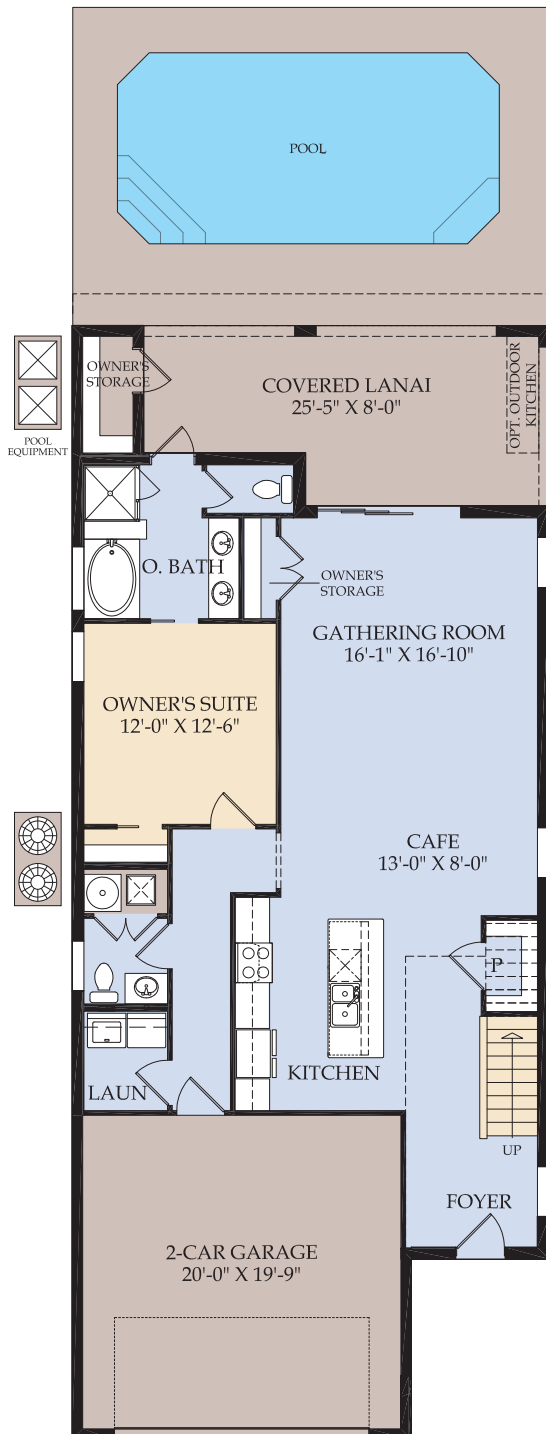

Castaway Townhome

210 Square Meters - 2,263 Square Feet | 5 Bedrooms | 4.5 Baths

First Floor

Second Floor

Interior and
Exterior Units
Available

Winstone

231 Square Meters - 2,490 Square Feet | 5 Bedrooms | 4 Baths

First Floor

Second Floor

Lakeshore

240 Square Meters - 2,587 Square Feet | 5 Bedrooms | 5.5 Baths

First Floor

Second Floor

Bedroom 5 and Bath 5 ILO Game Room Option Elevation (FM2C/D)

Hideaway

289 Square Meters - 3,117 Square Feet | 6 Bedrooms | 4.5 Baths

First Floor

Second Floor

Seashore

304 Square Meters - 3,281 Square Feet | 7 Bedrooms | 5.5 Baths

First Floor

Second Floor

Baymont

374 Square Meters - 4,034 Square Feet | 8 Bedrooms | 6 Baths

First Floor

Second Floor

Clearwater

408 Square Meters - 4,398 Square Feet | 9 Bedrooms | 6 Baths

First Floor

Second Floor

Clearwater Grand