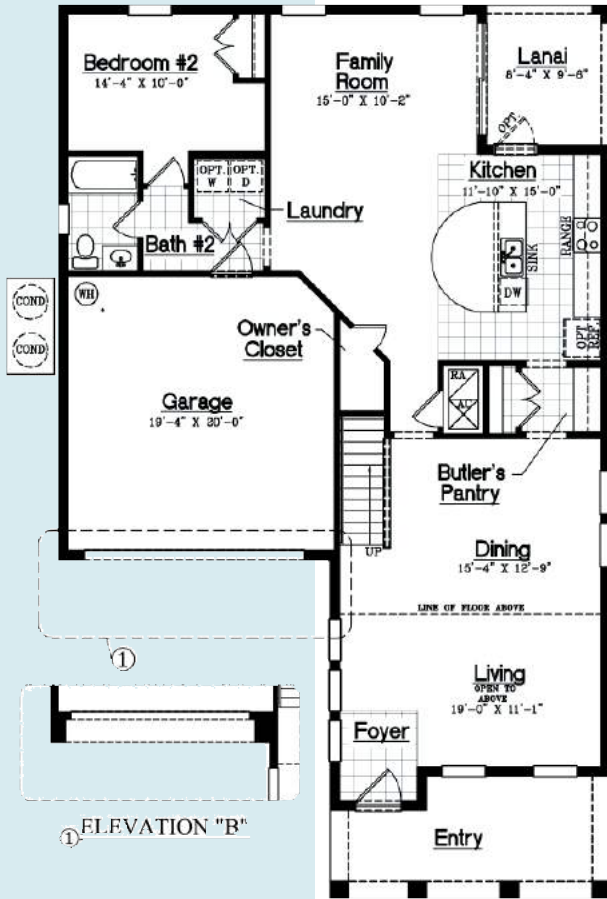

3137

THE 3137

3,137 Sq. Ft.

5 Bedroom

4 Bath

2-Car Garage

D·R·HORTON®
America's Builder

drhorton.com/orlando

FIRST FLOOR PLAN

SECOND FLOOR PLAN

① OPT. BEDROOM #6 & BATH #5

② OPT. BEDROOM #6, BEDROOM #7 & BATH #5

③ OPT. MEDIA ROOM/MAN CAVE

④ OPT. IN-LAW SUITE

AREA CALCULATIONS

Living	3,137 sq. ft.
Garage	410 sq. ft.
Entry	166 sq. ft.
Lanai	92 sq. ft.
Total	3,805 sq. ft.