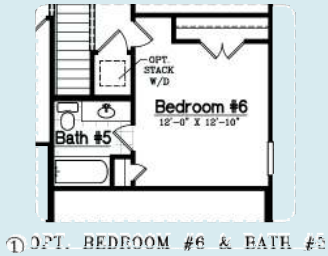

3137

THE 3137

3,137 Sq. Ft.

5 Bedroom

4 Bath

2-Car Garage

D·R·HORTON®
America's Builder

drhorton.com/orlando

FIRST FLOOR PLAN

SECOND FLOOR PLAN

① OPT. BEDROOM #6 & BATH #5

② OPT. BEDROOM #6, BEDROOM #7 & BATH #5

③ OPT. MEDIA ROOM/MAN CAVE

④ OPT. IN-LAW SUITE

AREA CALCULATIONS

Living	3,137 sq. ft.
Garage	410 sq. ft.
Entry	166 sq. ft.
Lanai	92 sq. ft.
Total	3,805 sq. ft.