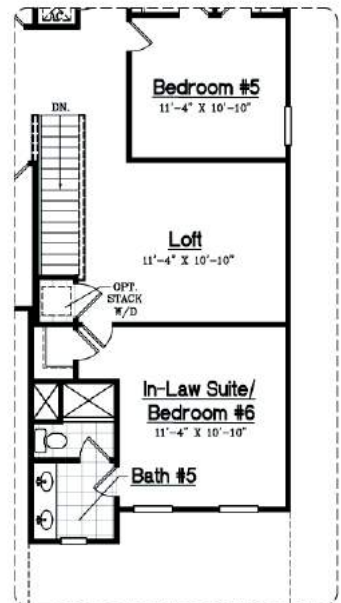

3137

THE 3137

3,137 Sq. Ft.

5 Bedroom

4 Bath

2-Car Garage

D·R·HORTON®
America's Builder

drhorton.com/orlando

FIRST FLOOR PLAN

SECOND FLOOR PLAN

① OPT. BEDROOM #6 & BATH #5

② OPT. BEDROOM #6, BEDROOM #7 & BATH #5

③ OPT. MEDIA ROOM/MAN CAVE

④ OPT. IN-LAW SUITE

AREA CALCULATIONS

Living	3,137 sq. ft.
Garage	410 sq. ft.
Entry	166 sq. ft.
Lanai	92 sq. ft.
Total	3,805 sq. ft.