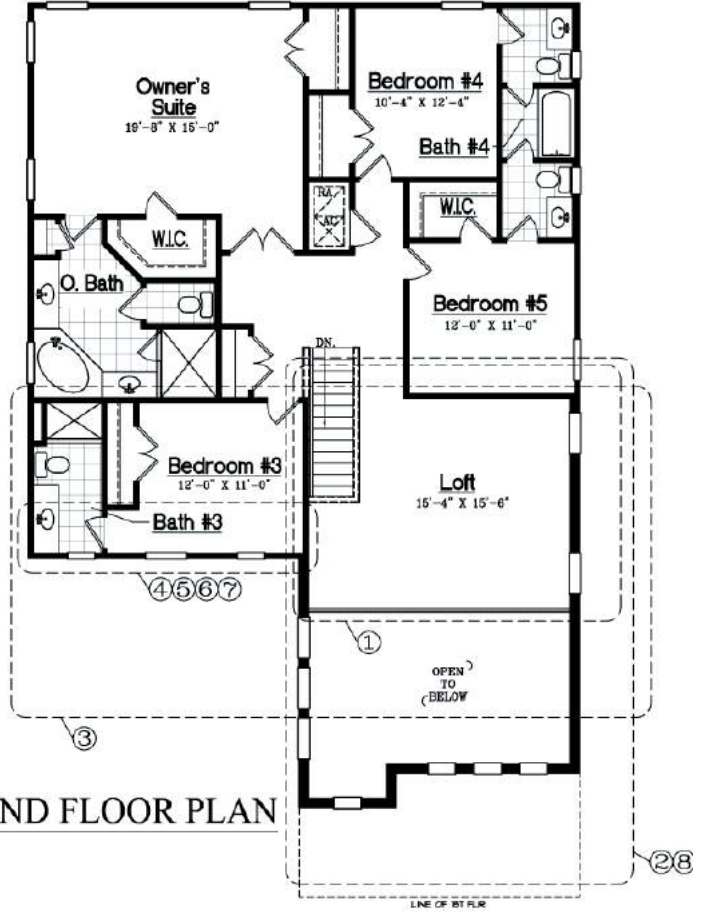

3137

THE 3137

3,137 Sq. Ft.

5 Bedroom

4 Bath

2-Car Garage

D·R·HORTON®
America's Builder

drhorton.com/orlando

FIRST FLOOR PLAN

SECOND FLOOR PLAN

① OPT. BEDROOM #6 & BATH #5

② OPT. BEDROOM #6, BEDROOM #7 & BATH #5

③ OPT. MEDIA ROOM/MAN CAVE

④ OPT. IN-LAW SUITE

AREA CALCULATIONS

Living	3,137 sq. ft.
Garage	410 sq. ft.
Entry	166 sq. ft.
Lanai	92 sq. ft.
Total	3,805 sq. ft.