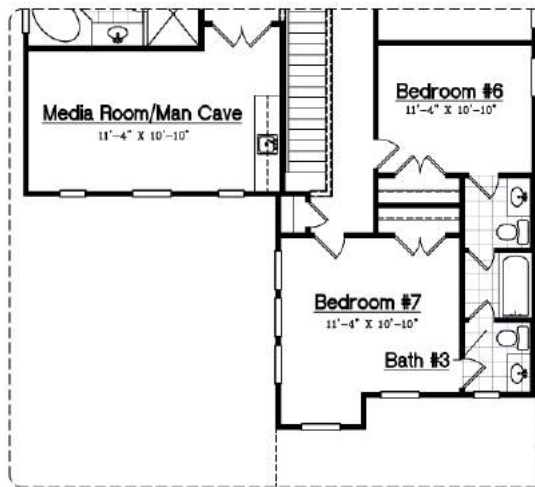

3137

THE 3137

3,137 Sq. Ft.

5 Bedroom

4 Bath

2-Car Garage

D·R·HORTON®
America's Builder

drhorton.com/orlando

FIRST FLOOR PLAN

SECOND FLOOR PLAN

① OPT. BEDROOM #6 & BATH #5

② OPT. BEDROOM #6, BEDROOM #7 & BATH #5

③ OPT. MEDIA ROOM/MAN CAVE

④ OPT. IN-LAW SUITE

AREA CALCULATIONS

Living	3,137 sq. ft.
Garage	410 sq. ft.
Entry	166 sq. ft.
Lanai	92 sq. ft.
Total	3,805 sq. ft.