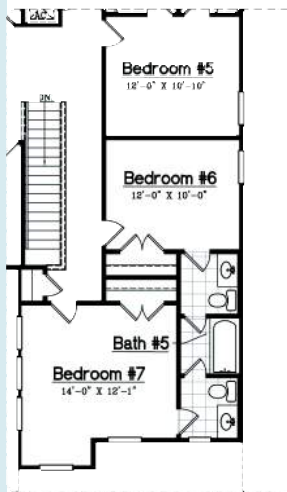

3137

THE 3137

3,137 Sq. Ft.

5 Bedroom

4 Bath

2-Car Garage

D·R·HORTON®
America's Builder

drhorton.com/orlando

FIRST FLOOR PLAN

SECOND FLOOR PLAN

① OPT. BEDROOM #6 & BATH #5

② OPT. BEDROOM #6, BEDROOM #7 & BATH #5

③ OPT. MEDIA ROOM/MAN CAVE

④ OPT. IN-LAW SUITE

AREA CALCULATIONS

Living	3,137 sq. ft.
Garage	410 sq. ft.
Entry	166 sq. ft.
Lanai	92 sq. ft.
Total	3,805 sq. ft.