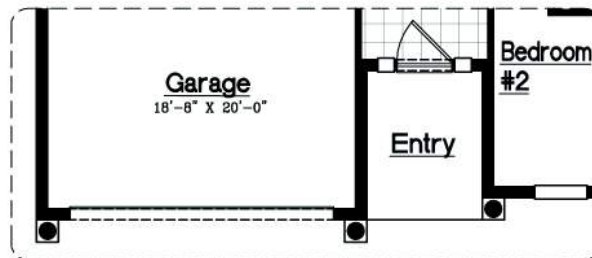

# THE 2104

E

2,109 Sq. Ft.

5 Bedroom

5 Bath

2-Car Garage

C

D

**D·R·HORTON®**  
*America's Builder*

[drhorton.com/orlando](http://drhorton.com/orlando)

① ELEVATION "B"

**AREA CALCULATIONS**

Living	2,109 sq. ft.
Garage	406 sq. ft.
Entry	84 sq. ft.
Patio	150 sq. ft.
<b>Total</b>	<b>2,749 sq. ft.</b>