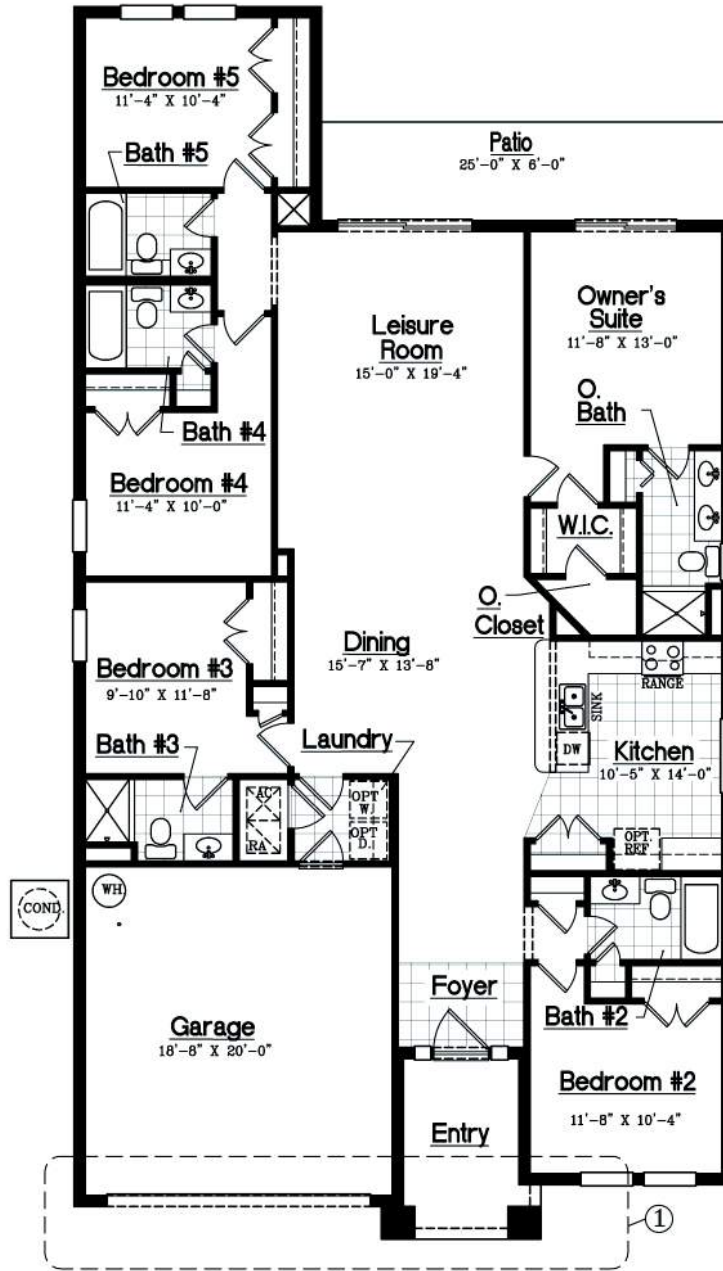

# THE 2104

E

2,109 Sq. Ft.

5 Bedroom

5 Bath

2-Car Garage

C

D

**D·R·HORTON®**  
*America's Builder*

[drhorton.com/orlando](http://drhorton.com/orlando)

① ELEVATION "B"

**AREA CALCULATIONS**

Living	2,109 sq. ft.
Garage	406 sq. ft.
Entry	84 sq. ft.
Patio	150 sq. ft.
<b>Total</b>	<b>2,749 sq. ft.</b>